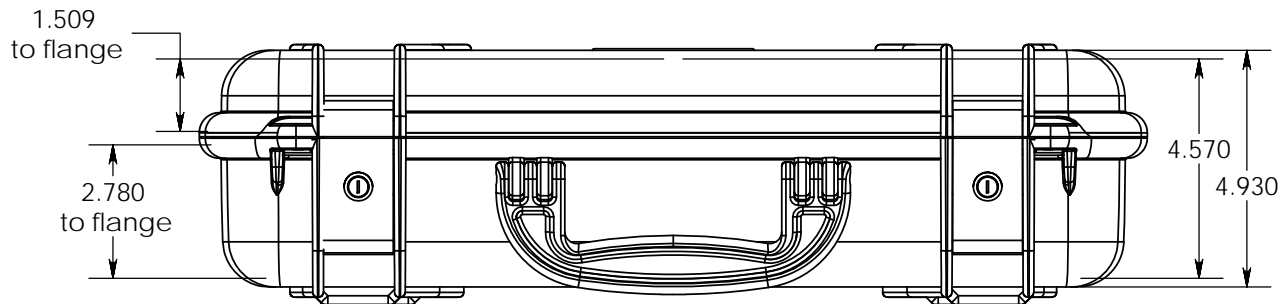

SERPAC R-710CC

Electronic Enclosures

Note:
Max. usable inside dimensions are:
18.29" X 13.19" X 4.57"
dim. are aprox. (curved enclosure)