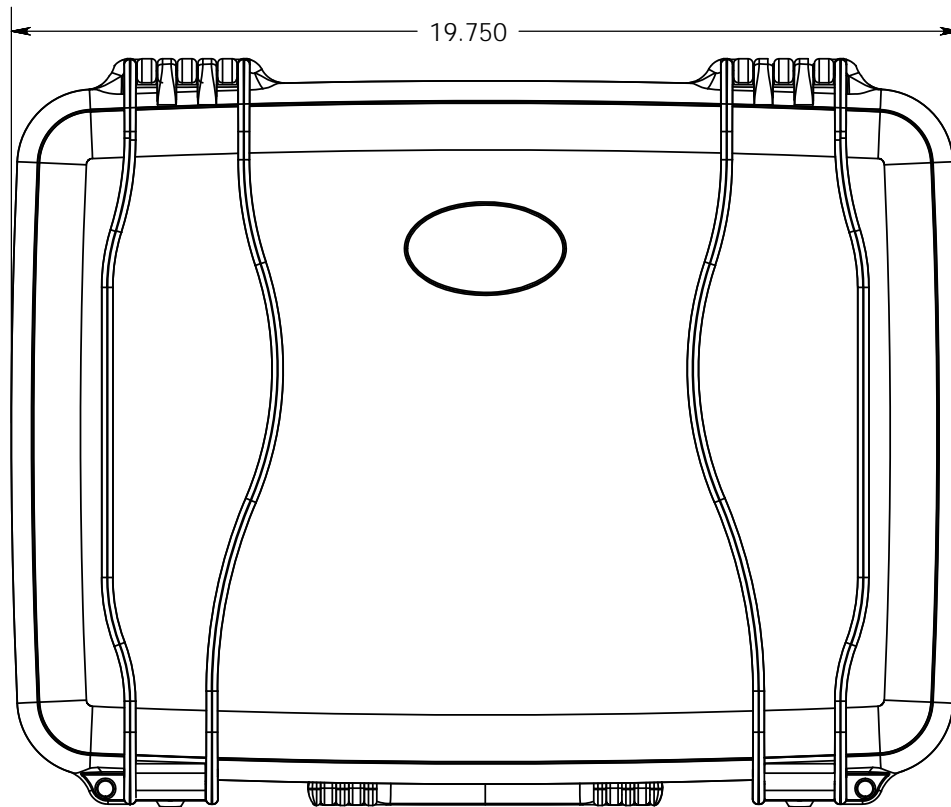

SERPAC R-710CC

Electronic Enclosures

Note:
Max. usable inside dimensions are:
18.29" X 13.19" X 4.57"
dim. are aprox. (curved enclosure)