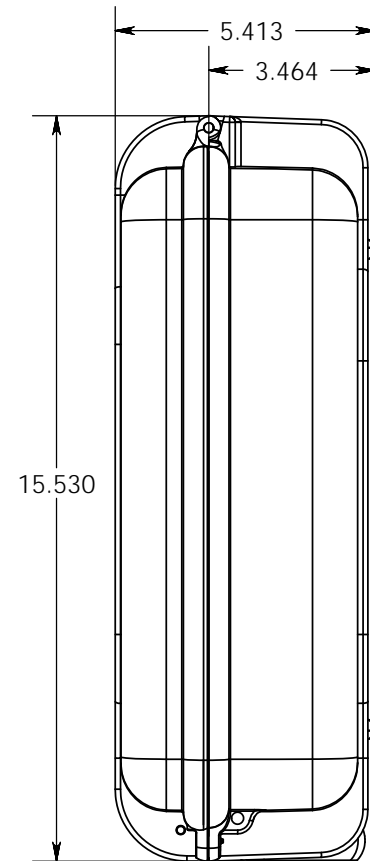

SERPAC R-710CC

Electronic Enclosures

Note:
Max. usable inside dimensions are:
18.29" X 13.19" X 4.57"
dim. are aprox. (curved enclosure)