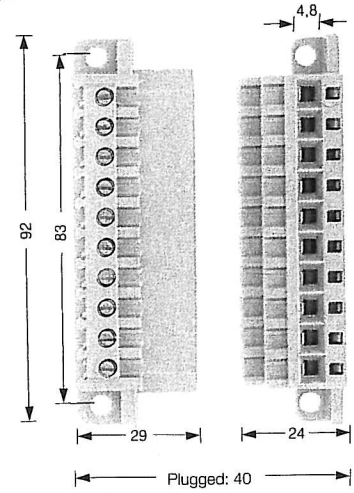

STV 2/10

STV 4/10

STW 2/10

Angled connectors

Type	Cat. No.	Qty.	Type	Cat. No.	Qty.	Type	Cat. No.	Qty.
STV 2/10 S/B complete	064496	10	STV 4/10 S/B complete	031676	10	STW 2/10 S/B complete	064536	10
STV 2/10 S plug	064506	10	STV 4/10 S plug	031696	20	STV 2/10 S plug	064506	10
STV 2/10 B socket	064516	10	STV 4/10 B socket	031686	20	STW 2/10 B socket	064526	20
			With leading earth contacts on request			STW 2/10 S plug	158224	20
With leading earth contacts (poles 1 and 10)								
STV 2/10 S/B SL complete	140076	10						
STV 2/10 S SL plug	139936	10						
For leading earth contact								
STV 2/10 B SL socket	140086	10						