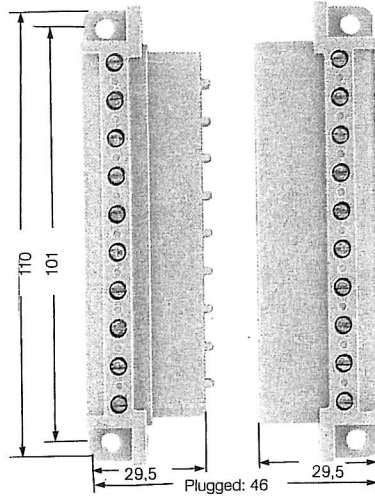

STV 2/10

STV 4/10

STW 2/10

Angled connectors

Type	Cat. No.	Qty.	Type	Cat. No.	Qty.	Type	Cat. No.	Qty.
STV 2/10 S/B complete	064496	10	STV 4/10 S/B complete	031676	10	STW 2/10 S/B complete	064536	10
STV 2/10 S plug	064506	10	STV 4/10 S plug	031696	20	STV 2/10 S plug	064506	10
STV 2/10 B socket	064516	10	STV 4/10 B socket	031686	20	STW 2/10 B socket	064526	20
			With leading earth contacts on request			STW 2/10 S plug	158224	20
With leading earth contacts (poles 1 and 10)								
STV 2/10 S/B SL complete	140076	10						
STV 2/10 S SL plug	139936	10						
For leading earth contact								
STV 2/10 B SL socket	140086	10						