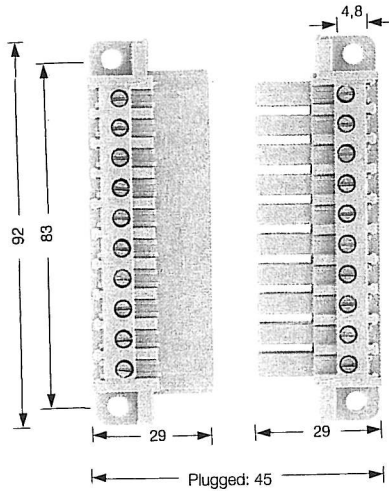

STV 2/10

STV 4/10

STW 2/10

Angled connectors

Type	Cat. No.	Qty.	Type	Cat. No.	Qty.	Type	Cat. No.	Qty.
STV 2/10 S/B complete	064496	10	STV 4/10 S/B complete	031676	10	STW 2/10 S/B complete	064536	10
STV 2/10 S plug	064506	10	STV 4/10 S plug	031696	20	STV 2/10 S plug	064506	10
STV 2/10 B socket	064516	10	STV 4/10 B socket	031686	20	STW 2/10 B socket	064526	20
			With leading earth contacts on request			STW 2/10 S plug	158224	20
With leading earth contacts (poles 1 and 10)								
STV 2/10 S/B SL complete	140076	10						
STV 2/10 S SL plug	139936	10						
For leading earth contact								
STV 2/10 B SL socket	140086	10						