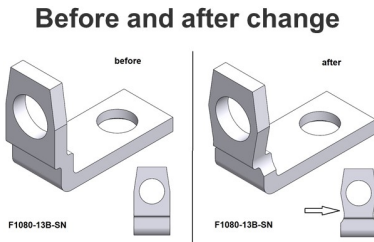

Product Change Notification (PCN)

PCN Number	508845	Date Issued	September 01, 2020
Reason for Change	Change to Product		
Change Type Description	This letter is to inform you that changes are being made to the part(s) identified in this Notice. The change may affect the fit, form, function or appearance of the parts, or it may result in a change to the specification. The pictures below show an example of the possible differences.		
Reason for Short Notice	Corrective Actions		
Assessment of Change	Dimension analysis		
Internal Molex Qualification Date	May 08, 2020		
Sample Availability Date (Changed Part)	May 08, 2020		
Planned Implementation Date	September 01, 2020		
Method of Identifying Change	Factory order number		

RELEASED

Before Change

After Change

Overview

- We are changing the sub-product element form in order to meet our product conformance;
 - A sub-product element known as a metal angle plate is getting changed. This metal angle plate was sticking to the hoods of the connector and was getting pressed in the current design. This is undesirable. Cutouts for reverse use are added. Change of the outer geometry to enable reverse application in the connector is also enabled.
- **Product Impact**
 - There is impact to form/appearance of the product
 - No impact on Function and Fit
- **Part Number Impact**
 - See attached impacted parts list
- Qualification Reports and samples available upon request after the date shown above