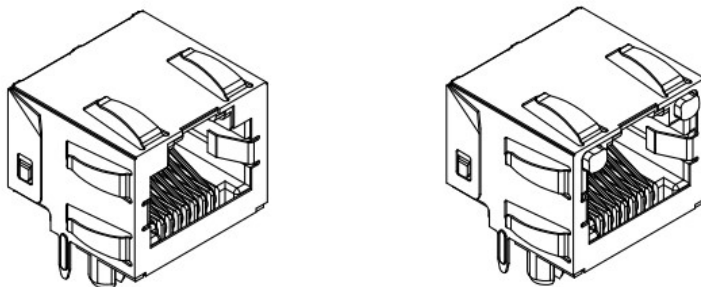

Product Change Notification

Date Issued :	March 11, 2022	PCN Number :	511687
Reason for Change :	Capacity change or tool replacement		
Description of Change :	This notification is to inform you about set of tooling is being added to meet the current and future demands of this product referenced below. There will be no changes in fit, form or function from additional tooling when compared to the existing tooling		
Reason for Short Notice :	Capacity Increase		
Assessment of Change :	First Article Inspection		
Planned Implementation Date :	May 30, 2022		
Sample Availability Date:	April 30, 2022		
Internal Molex Qualification Date :	April 30, 2022		
Last date to request Samples by Customer :	March 30, 2022		
Traceability Code Markings / Date :	Date code		

Before Picture

After Picture

Overview

- The demand for Modular Jack are growing, the current capacity for the housing molder with 8cavities are not enough to support the demand. Need expand the molder to 16cavities by adding the inserts to support the demand. it will not impact customer assembly and product functional, fit and forming. and will conduct the internal qualification and running change to implement into production
- no impact to fit, form or function
- Part Number Impact: "see attached impacted parts list"
- Qualification Reports and samples available upon request after the date shown above