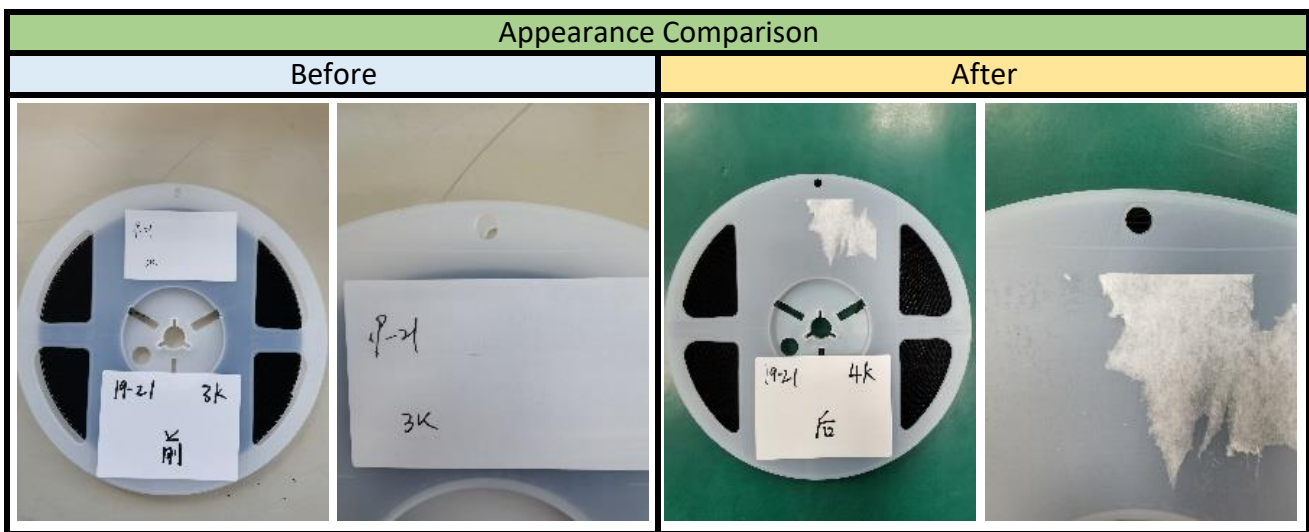

3819216093	QTLP600CRTR/QT19-21SURC/S530-A4/TR8	QTLP600CRTR/QT19-21SURC/S530-A4/4T	3K to 4K
3719216493	QTLP600C4TR/QT19-21SYGC/S530-E2/TR8	QTLP600C4TR/QT19-21SYGC/S530-E2/4T	3K to 4K
3019216293	QTLP600CYTR/QT19-21UYC/S530-A4/TR8	QTLP600CYTR/QT19-21UYC/S530-A4/4T	3K to 4K
3019217593	QTLP600CAGTR/QT19-21SYGC/S530-E1/TR8	QTLP600CAGTR/QT19-21SYGC/S530-E1/4T	3K to 4K
3719216093	QTLP600C2TR/FC19-21SURC/S530-A3/TR8	QTLP600C2TR/FC19-21SURC/S530-A3/4T	3K to 4K
3619216093	QTLP600C7TR/QT19-21SDRC/S530-A3/TR8	QTLP600C7TR/QT19-21SDRC/S530-A3/4T	3K to 4K
3719216293	QTLP600C3TR/FC19-21UYC/S530-A3/TR8	QTLP600C4TR/FC19-21UYC/S530-A3/4T	3K to 4K

19-113 & 19-213 & 19-215 Series			
Before		After	
Material Number	Part Number	Part Number	Remark
35B60193CD	19-113/B6C-ZM2P1B16Y/3T	19-113/B6C-ZM2P1B16Y/5T	3K to 5K
35GH3193CL	19-113/GHC-YR1S2/3T	19-113/GHC-YR1S2/5T	3K to 5K
S10B004120	19-113/T1D-CP2Q2HY/3T	19-113/T1D-CP2Q2HY/5T	3K to 5K
S10B008026	19-113/T7D-AT2U2K/3T	19-113/T7D-AT2U2K/5T	3K to 5K
S10B007008	19-113Z/T1D-CP2Q2HY/3T	19-113Z/T1D-CP2Q2HY/5T	3K to 5K
S10B013561	19-113Z/T1D-KS1T1B2/3T	19-113Z/T1D-KS1T1B2/5T	3K to 5K
35B70193CK	19-213/B7C-AQ2S1B2/3T	19-213/B7C-AQ2S1B2/5T	3K to 5K
S10B008499	19-213/B7C-AR2S2B2/3T	19-213/B7C-AR2S2B2/5T	3K to 5K
S10B002267	19-213/BHC-AP1Q2/3T	19-213/BHC-AP1Q2/5T	3K to 5K
35BH0193CH	19-213/BHC-AP2Q2E/3T	19-213/BHC-AP2Q2E/5T	3K to 5K
S10B009416	19-213/BHC-ZK1L2B11X/3T	19-213/BHC-ZK1L2B11X/5T	3K to 5K
35BH2193CA	19-213/BHC-ZL1M2RY/3T	19-213/BHC-ZL1M2RY/5T	3K to 5K
35G61193CE	19-213/G6C-AN1P2/3T	19-213/G6C-AN1P2/5T	3K to 5K
S10B002566	19-213/G6C-AN1P2B/3T	19-213/G6C-AN1P2B/5T	3K to 5K
S10B010965	19-213/G6C-AN2P2B/3T	19-213/G6C-AN2P2B/5T	3K to 5K
35G60193CG	19-213/G6C-AP1Q2/3T	19-213/G6C-AP1Q2/5T	3K to 5K