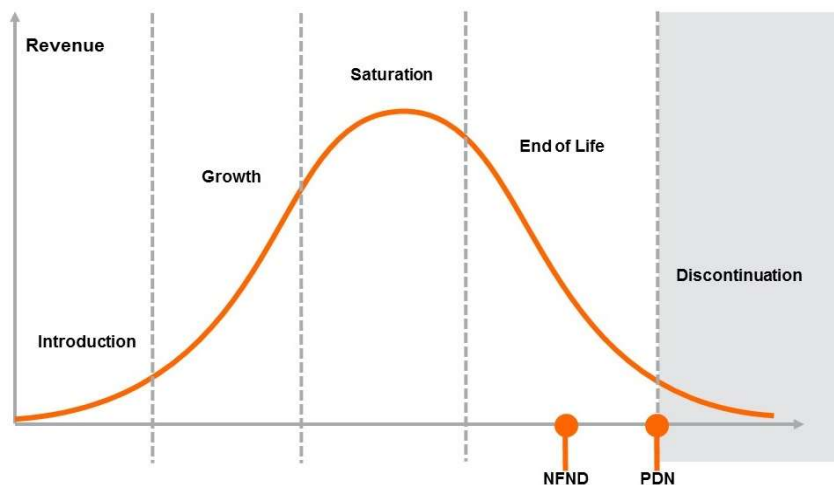

Light is OSRAM

Product Or Individual Q-Code Discontinuation (acc. JEDEC J-STD-048)
OS-PDN-2019-064

2-Sept-2019

Last order: 01 Mar 2020
Last delivery: 01 Sept 2020

Please direct your feedback to your local Sales office.