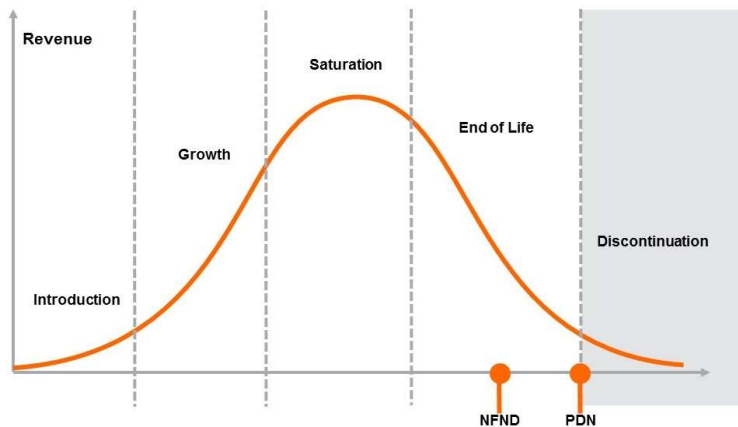

Light is OSRAM

Product Or Individual Q-Code Discontinuation (acc. JEDEC J-STD-048)

15 December 2020

OS-PDN-2020-087

Last order:	15 June 2021
Last delivery:	15 December 2021

Please direct your feedback to your local Sales office.