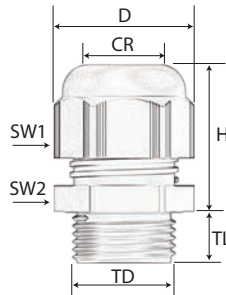

Polyamide 6 Cord Grips

CG 100 PG

Dome cap cord grip, black or gray with locknut

PG Thread

Liquid tight seal, fast and easy installation, wide clamping range, multi-purpose applications, easy handling.

Technical data:

Material:	Polyamide 6
Seal:	Chloroprene (CR)
Color:	RAL 7001 (gray) RAL 9005 (black)
Protection type:	IP 68 - 5 Bar NEMA 4X
Temperature range:	<i>permanent:</i> -20°C to +100°C <i>intermittent:</i> -30°C to +150°C
Flammability:	V2 (according to UL 94)
Approvals:	cURus, cULus, cCSAus, DNV-GL, CE