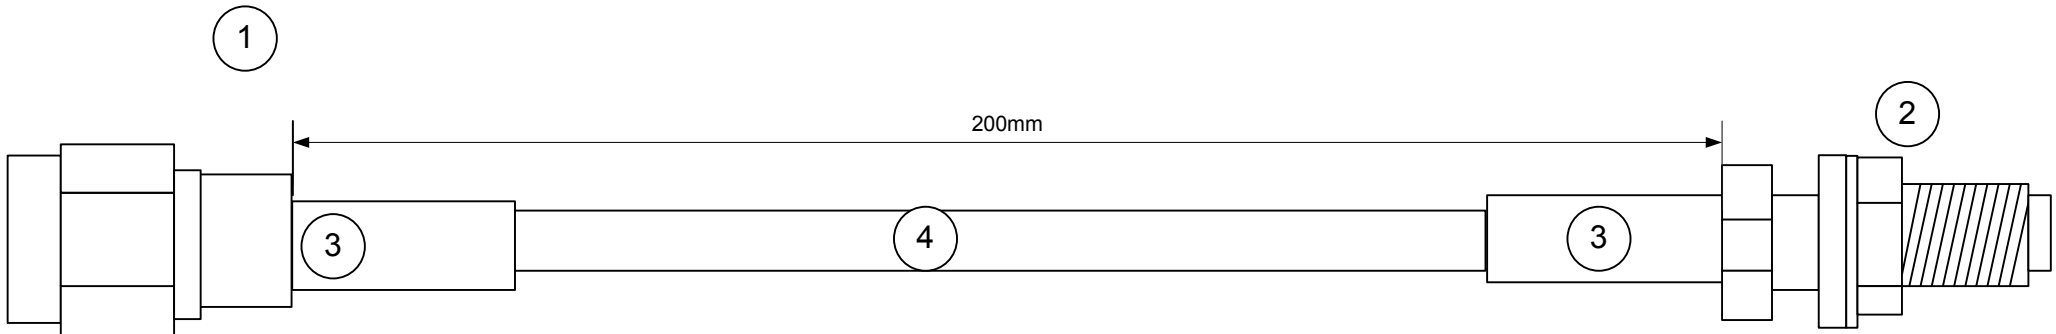

8 7 6 5 4 3 2 1

H
G
F
E
D
C
B
A

NOT TO SCALE

Notes

- 1. SMA Male Angle
 - 2. Waterproof SMA Female Bulkhead.
 - 3. Heatshrink
 - 4. RG58 cable
- Nominal Impedance: 50ohm
RoHS compliant

All Dimensions in mm

DESCRIPTION				
Cable Assy SMA(M) to SMA(F) Bulkhead cable Assy 200mm				
FILENAME	DRAWN BY	DATE	REVISED	PAGE
CBA-SMAM-SMAFIP	SKA		07/09/2017	1 of 1
REVISIONS				
ZONE	REV	DESCRIPTION	DATE	APPROVED
N/A	1	First Issue	07/09/17	<input type="checkbox"/>
	2			
	3			
	4			
	5			
	6			