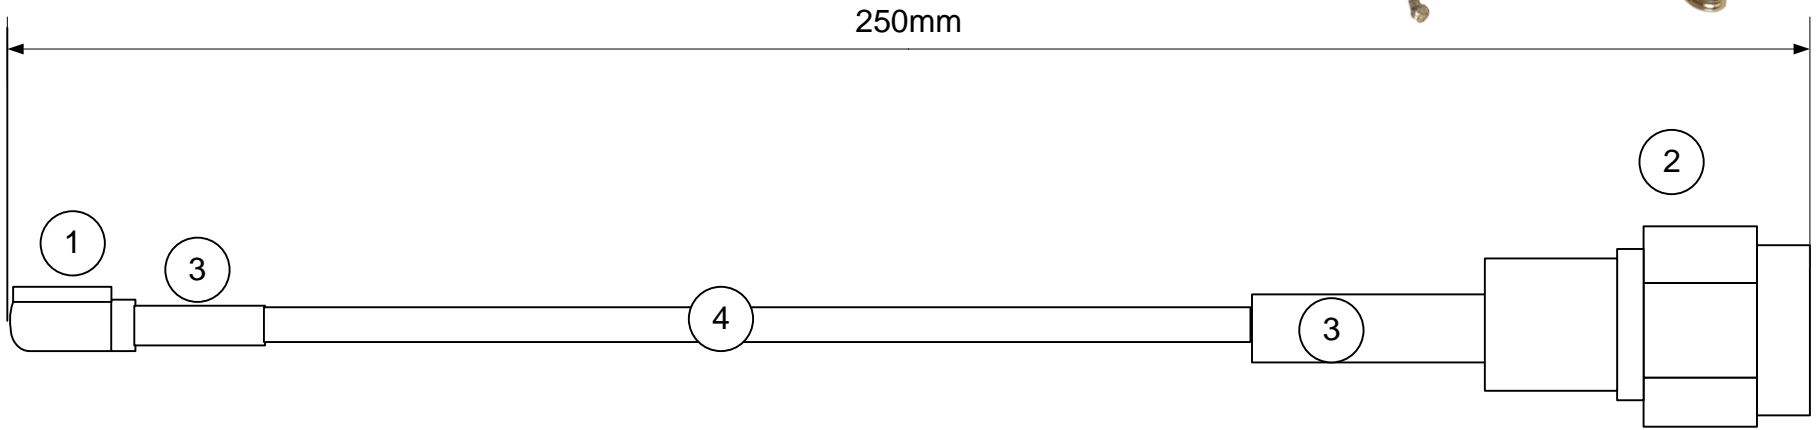

8 7 6 5 4 3 2 1

NOT TO SCALE

Notes

- 1. UFL Female Right Angle
- 2. SMA Male
- 3. Heatshrink
- 4. RG178 Coax Cable

Nominal Impedance: 50ohm
RoHS compliant

All Dimensions in mm

DESCRIPTION				
Cable Assy UFL(F) to SMA(F) Bulkhead cable				
Assy 250mm				
FILENAME	DRAWN BY	DATE	REVISED	PAGE
CBA-UFLSMAM-25-1.VSD	SKA		13/04/2022	1 of 1
REVISIONS				
ZONE	REV	DESCRIPTION	DATE	APPROVED
N/A	1	First Issue	12/11/15	
	2			
	3			
	4			
	5			
	6			