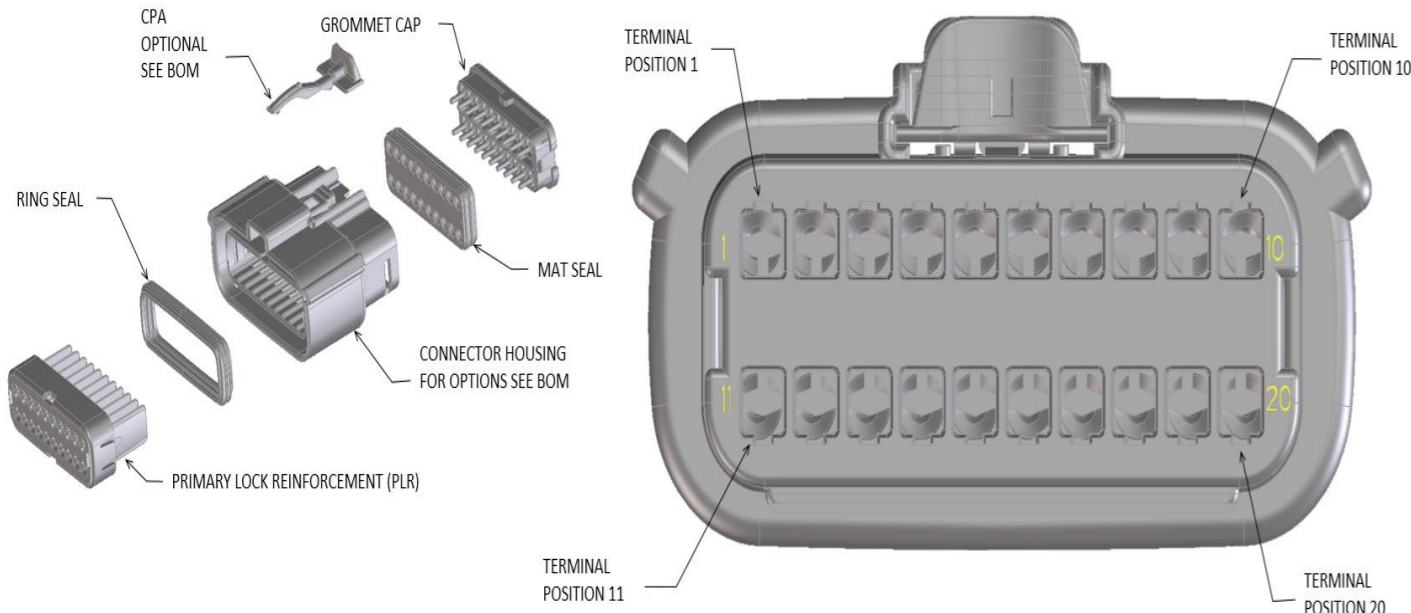

**BOM AND PIN OUT SHEET**

ABBREVIATION	DESCRIPTION	COLOR	MATERIAL
A-BLACK	HOUSING, KEYING OPTION A	BLACK	SPS/NYLON GF20
B-LIGHT GRAY	HOUSING, KEYING OPTION B	LIGHT GRAY	SPS/NYLON GF20
C-BROWN	HOUSING, KEYING OPTION C	BROWN	SPS/NYLON GF20
D-GREEN	HOUSING, KEYING OPTION D	GREEN	SPS/NYLON GF20
C-DARK GRAY	HOUSING, KEYING OPTION C	DARK GRAY	SPS/NYLON GF20
D-STONE GRAY	HOUSING, KEYING OPTION D	STONE GRAY	SPS/NYLON GF20
A-YELLOW	HOUSING, KEYING OPTION A	YELLOW	SPS/NYLON GF20
A-BLACK-CLIP	HOUSING, KEYING OPTION A WITH CLIPSLOT	BLACK	SPS/NYLON GF20
B-LIGHT GRAY-CLIP	HOUSING, KEYING OPTION B WITH CLIPSLOT	LIGHT GRAY	SPS/NYLON GF20
C-DARK GRAY-CLIP	HOUSING, KEYING OPTION C WITH CLIPSLOT	DARK GRAY	SPS/NYLON GF20
D-STONE GRAY-CLIP	HOUSING, KEYING OPTION D WITH CLIPSLOT	STONE GRAY	SPS/NYLON GF20
A-YELLOW-CLIP	HOUSING, KEYING OPTION A WITH CLIPSLOT	YELLOW	SPS/NYLON GF20
B-YELLOW-CLIP	HOUSING, KEYING OPTION B WITH CLIPSLOT	YELLOW	SPS/NYLON GF20
GCP	GROMMET CAP (PLUGGED)	BLACK	SPS/NYLON GF20
GCO	GROMMET CAP (OPEN)	BLACK	SPS/NYLON GF20
PLR	PLR	NATURAL	SPS/NYLON GF20
CPA	CPA	RED	PBT GF30
M	MAT SEAL	LIGHT BLUE	INHERENTLY LUBRICATED SILICONE
R	RING SEAL	GREEN	INHERENTLY LUBRICATED SILICONE