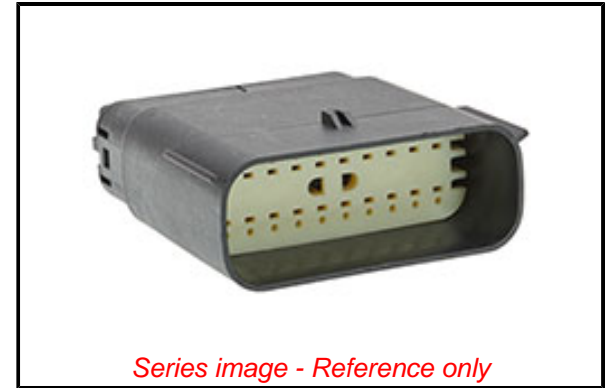

Documents:

3D Model (PDF)	Application Specification AS-33472-100-CH-001 (PDF)
3D Model	Packaging Specification PK-31300-635-001 (PDF)
Drawing (PDF)	Test Summary TS-33472-0001-001 (PDF)
Product Specification PS-33472-000-001 (PDF)	Datasheet (PDF)
Application Specification AS-33472-100-001 (PDF)	RoHS Certificate of Compliance (PDF)

General

Product Family	Crimp Housings
Series	33482
Application	Power, Wire-to-Wire
Comments	No Connector Position Assurance (CPA)
Overview	MX150 Connector System
Product Name	MX150
Taxonomy	Connector Housings
UPC	887191752167

Physical

Circuits (maximum)	20
Color - Resin	Gray (Dark)
Gender	Plug
Glow-Wire Capable	No
Keying to Mating Part	Yes
Lock to Mating Part	Yes
Material - Resin	Modified Polystyrene Alloy
Net Weight	21.645/g
Number of Rows	2
Packaging Type	Bag
Panel Mount	No
Pitch - Mating Interface	3.50mm
Polarized to Mating Part	Yes
Stackable	No
Temperature Range - Operating	-40° to +125°C

Material Info

Reference - Drawing Numbers

Application Specification	AS-33472-100-001, AS-33472-100-CH-001
Packaging Specification	PK-31300-635-001
Product Specification	PS-33472-000-001
Sales Drawing	334822002-001, PK-31300-903-001, SD-33482-0001-001
Test Summary	TS-33472-0001-001

Series image - Reference only

EU ELV

Compliant

EU RoHS

Compliant

REACH SVHC

Not Contained Per - D(2022)4187-DC (10 June 2022)

Halogen-Free

Status

Not Relevant

For more information, please visit [Contact US](#)

China ROHS

ELV

RoHS Phthalates

China RoHS

Not Relevant

Compliant

Not Contained

Search Parts in this Series

[33482](#) Series

Mates With

[33472](#) Female Dual Row Sealed Connector

Use With

[33000](#) MX150 Tin (Sn) Male Terminal, [33011](#) Gold (Au) Male Terminal, [343450001](#) MX150 Sealed Blade Cavity Plug