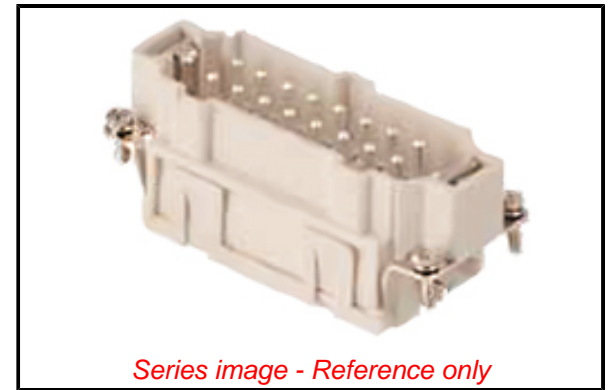

Part Number: [0936010206](#)
Status: **Active**
Overview: GWconnect Heavy Duty Connectors (HDC)
Description: GWconnect Push-in Terminal Insert, Male, 6-Pole, 16A, Silver (Ag) Plated Contacts, Size 6B «44x27»

Documents:

[RoHS Certificate of Compliance (PDF)](#)

Agency Certification

CSA	256883
UL	E249674

General

Product Family	Industrial Connectors / Enclosures
Series	93601
Comments	Stranded wire with bush terminal 0.14-2.50 (26-14 AWG), Stranded wires with single strand greater than and equal to 0.20mm (16-12 AWG), and Solid wires 0.50-2.50 (20-14 AWG)
Component Size	6B «44x27»
Component Type	Inserts - Push-in Terminal
Insert Series	S-EP
Overview	GWconnect Heavy Duty Connectors (HDC)
Product Category	Heavy Duty Connectors
Product Name	GWconnect
Standard	CSA C22.2 NO. 182.3, EN 60664-1, EN 61984, UL 1977
Taxonomy	Heavy-Duty Connectors
UPC	887191876641

Physical

Durability (mating cycles max)	500
Flammability	UL 94V-0
Gender	Male
Insert Color	Grey
Material - Contact	Copper Alloy
Material - Insert	Polycarbonate
Material - Plating	Silver
Net Weight	53.500/g
Number of Rows	2
Packaging Type	Bag
Polarized to Mating Part	Yes
Poles	6
Stripping Length	9.00-11.00mm
Temperature Range - Operating	-40° to +125°C
Wire Size AWG	12-16, 14-20, 14-26
Wire Size mm²	0.14-2.50, 0.50-2.50, 1.50-4.00

Electrical

Current - Maximum per Contact	16.0A
Voltage - Maximum	500V

Material Info

Engineering Number	7306.5961.0

Series image - Reference only

EU ELV

Not Relevant

EU RoHS

Compliant with Exemption 6(c)

REACH SVHC

Not Contained Per - ED/71/2019 (16 July 2019)

Halogen-Free

Status

Not Reviewed

For more information, please visit [Contact US](#)

China ROHS

ELV

RoHS Phthalates

ZZCERT_CE -

Declaration of

Conformity

China RoHS

50 Image

Not Relevant

Not Contained

CER_4000432592_00_000.pdf

Search Parts in this Series

[93601 Series](#)

Mates With

[936010204](#) Female Pushin Terminal Insert

Use With

Size 6B «44x27» Hoods and Housings