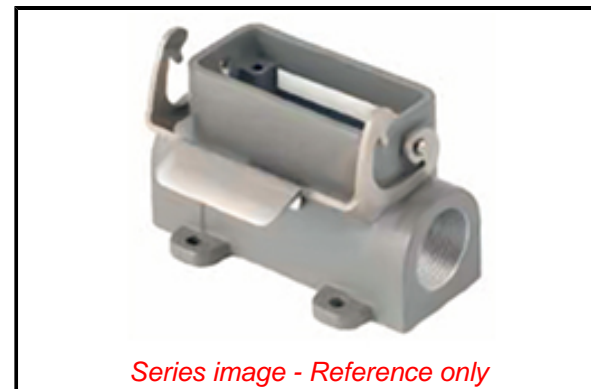

PLEASE CHECK WWW.MOLEX.COM FOR LATEST PART INFORMATION

Part Number: [0936012138](#)
Status: **Active**
Overview: GWconnect Heavy Duty Connectors (HDC)
Description: GWconnect STD - Standard, Single Lever Surface Mount Housing, Die-cast Aluminum, with 1 Lever, Size 16A «66x16», Pg21x2 Thread, Grey

Documents:

[3D Model](#) [3D Model (PDF)](#)
[Drawing (PDF)](#) [RoHS Certificate of Compliance (PDF)](#)

Agency Certification

CSA 256883
UL E249674

General

Product Family Industrial Connectors / Enclosures
Series [93601](#)
Component Size 16A «66X16»
Component Type Single Lever SMT Housing
IP Rating IP66
Overview [GWconnect Heavy Duty Connectors (HDC)](#)
Product Category Heavy Duty Connectors
Product Name GWconnect
Standard ANSI/UL 50, ANSI/UL 50 E, CSA C22.2 No.94-1-2, EN 61984
Taxonomy Heavy-Duty Connectors
Type STD
UPC 887191872933

Physical

Housing Coating Polyester Powder
Housing Color Grey RAL 7037
Lock to Mating Part Yes
Material - Housing Die-cast Aluminum
Material - Lever Stainless Steel
Mounting Style Surface Mount
Net Weight 197.100/g
Number of Levers 1
Packaging Type Bag
Thread Size Pg21x2
Thread Type (Pg)

Electrical

Voltage - Maximum 500V

Material Info

Engineering Number 7816.4528.0

Reference - Drawing Numbers

Sales Drawing 936012121-000

Series image - Reference only

EU ELV

Not Relevant

EU RoHS

Compliant

REACH SVHC

Not Contained Per -
D(2021)10043-DC (17
Jan 2022)

Halogen-Free

Status

Not Reviewed

For more information, please visit [Contact US](#)

China ROHS

ELV

RoHS Phthalates

ZZCERT_CE -

Declaration of

Conformity

China RoHS

Green Image

Not Relevant

Not Contained

CER_4000432592_00_000.pdf

Search Parts in this Series

[93601](#) Series

Use With

Size 16A «66x16» S-A and S-D Inserts