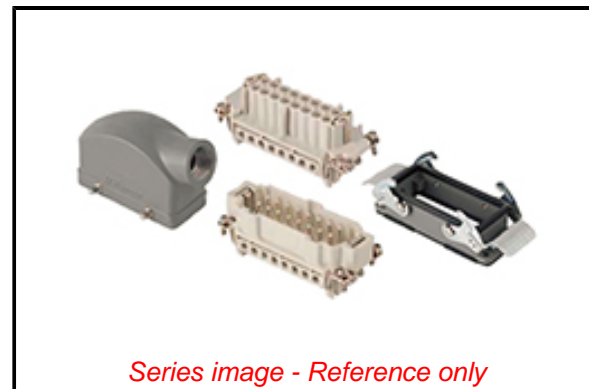

PLEASE CHECK WWW.MOLEX.COM FOR LATEST PART INFORMATION

Part Number: [0936030081](#)
Status: **Active**
Overview: GWconnect Heavy Duty Connectors (HDC)
Description: GWconnect Connector Kit, 24 Pole, Series S-E Female-Male Inserts, Pg21 Die-cast Aluminum Hood-Side Entry, Bulkhead Mount Housing-Vertical, 2 Lever, Size 24B «104x27», Grey

Documents:

[RoHS Certificate of Compliance (PDF)](#)

Kit components

Kit Components [936013737](#) Pg21 Hood, [936010307](#) Male Insert, [936010297](#) Female Insert, [936013538](#) Vertical Bulkhead Housing

General

Product Family Industrial Connectors / Enclosures
Series [93603](#)
Color - Cable Jacket N/A
Component Size 24B «104X27»
Component Type Connector Kit - Female+Male
Insert Series S-E
Overview [GWconnect Heavy Duty Connectors (HDC)](#)
Product Category Heavy Duty Connectors
Product Name GWconnect
Taxonomy Heavy-Duty Connectors
UPC 887191864877

Physical

Lock to Mating Part Yes
Mounting Style Bulkhead
Net Weight 590.000/g
Packaging Type Bag
Thread Size Pg21
Thread Type (Pg)

Electrical

Current - Maximum per Contact 16.0A
Voltage - Maximum 500V

Material Info

Engineering Number 7924.6752.0

EU ELV

Not Relevant

EU RoHS

Compliant with Exemption 6(c)

REACH SVHC

Contained Per - D(2022)4187-DC (10 June 2022)

Lead

Halogen-Free

Status

Low-Halogen

For more information, please visit [Contact US](#)

China ROHS

ELV

RoHS Phthalates

China RoHS

50 Image

Not Relevant

Not Contained

Search Parts in this Series

[93603](#) Series