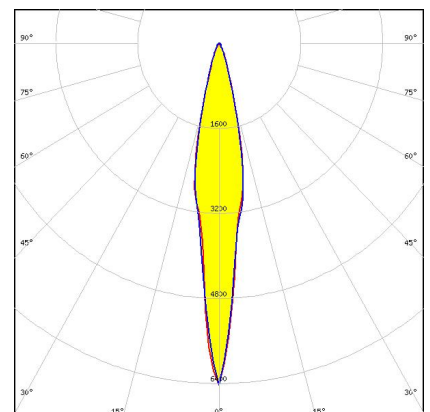

JENNY-8X1

280 x 35 mm 8X1 lens arrays

PRODUCTS:

F15555_JENNY-8X1-60

Dimensions: 280.0 mm x 35.0 mm
Height: 13.42 mm
~60° beam. 8X1 variant.

F15554_JENNY-8X1-40

Dimensions: 280.0 mm x 35.0 mm
Height: 15.00 mm
~40° beam. 8X1 variant.

F15553_JENNY-8X1-20

Dimensions: 280.0 mm x 35.0 mm
Height: 14.51 mm
~20° beam. 8X1 variant.

PRODUCTS:

F15386_JENNY-8X1-CY-G2

Dimensions: 280.0 mm x 35.0 mm

Height: 11.50 mm

~105° + 105° batwing light distribution for canopy and symmetrical tunnel lighting.

Variant with 8 lenses.

F15384_JENNY-8X1-T4-G2

Dimensions: 280.1 mm x 35.1 mm

Height: 17.00 mm

IESNA Type IV light distribution for wider roads and large outdoor areas

F14326_JENNY-8X1-T4

Dimensions: 35.0 mm x 280.0 mm

Forward throwing beam with peak in 65°. 8X1 variant.

F15574_JENNY-8X1-FT45

Dimensions: 280.0 mm x 35.0 mm

Height: 20.65 mm

Forward throwing beam with peak in 45°. 8X1 variant.

GENERAL INFORMATION:

NOTE: The typical beam angle will be changed by different color, chip size and chip position tolerance. The typical total beam angle is the full angle measured where the luminous intensity is half of the peak value.