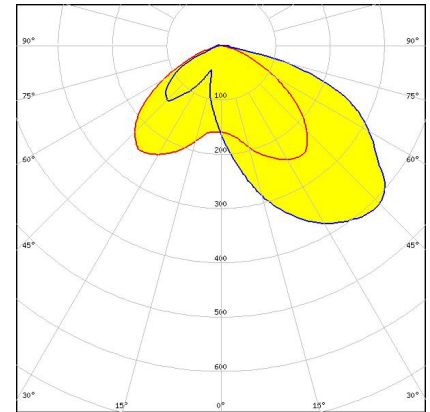

F15553_JENNY-8X1-20

Dimensions: 280.0 mm x 35.0 mm
Height: 14.51 mm
~20° beam. 8X1 variant.

PRODUCTS:

F15386_JENNY-8X1-CY-G2

Dimensions: 280.0 mm x 35.0 mm

Height: 11.50 mm

~105° + 105° batwing light distribution for canopy and symmetrical tunnel lighting.

Variant with 8 lenses.

F15384_JENNY-8X1-T4-G2

Dimensions: 280.1 mm x 35.1 mm

Height: 17.00 mm

IESNA Type IV light distribution for wider roads and large outdoor areas

F14326_JENNY-8X1-T4

Dimensions: 35.0 mm x 280.0 mm

Height: 17.02 mm

IESNA Type IV light distribution for wider roads and large outdoor areas. Variant with 8 lenses and cable channels on the sides.

F14325_JENNY-8X1-CY

Dimensions: 280.0 mm x 35.0 mm

Height: 11.50 mm

Forward throwing beam with peak in 65°. 8X1 variant.

F15574_JENNY-8X1-FT45

Dimensions: 280.0 mm x 35.0 mm

Height: 20.65 mm

Forward throwing beam with peak in 45°. 8X1 variant.

GENERAL INFORMATION:

NOTE: The typical beam angle will be changed by different color, chip size and chip position tolerance. The typical total beam angle is the full angle measured where the luminous intensity is half of the peak value.