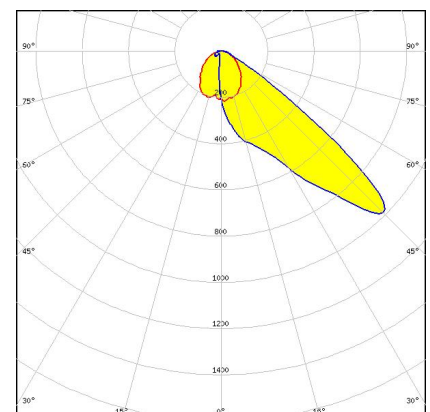

F15553_JENNY-8X1-20

Dimensions: 280.0 mm x 35.0 mm
Height: 14.51 mm
~20° beam. 8X1 variant.

PRODUCTS:

F15386_JENNY-8X1-CY-G2

Dimensions: 280.0 mm x 35.0 mm

Height: 11.50 mm

~105° + 105° batwing light distribution for canopy and symmetrical tunnel lighting.

Height: 17.02 mm

IESNA Type IV light distribution for wider roads and large outdoor areas. Variant with 8 lenses and cable channels on the sides.

F14325_JENNY-8X1-CY

Dimensions: 280.0 mm x 35.0 mm

Height: 11.50 mm

~105° + 105° batwing light distribution for canopy and symmetrical tunnel lighting.

Variant with 8 lenses and cable channels on the sides.

F15910_JENNY-8X1-FT65

Dimensions: 280.0 mm x 35.0 mm

Height: 15.35 mm

Forward throwing beam with peak in 65°. 8X1 variant.

F15574_JENNY-8X1-FT45

Dimensions: 280.0 mm x 35.0 mm

Height: 20.65 mm

Forward throwing beam with peak in 45°. 8X1 variant.

GENERAL INFORMATION:

NOTE: The typical beam angle will be changed by different color, chip size and chip position tolerance. The typical total beam angle is the full angle measured where the luminous intensity is half of the peak value.