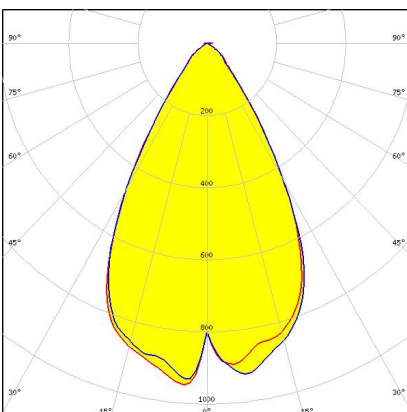

JENNY-8X1

280 x 35 mm 8X1 lens arrays

PRODUCTS:

F15555_JENNY-8X1-60

Dimensions: 280.0 mm x 35.0 mm
Height: 13.42 mm
~60° beam. 8X1 variant.

F15554_JENNY-8X1-40

Dimensions: 280.0 mm x 35.0 mm
Height: 15.00 mm
~40° beam. 8X1 variant.

F15553_JENNY-8X1-20

Dimensions: 280.0 mm x 35.0 mm
Height: 14.51 mm
~20° beam. 8X1 variant.

PRODUCTS:

F15386_JENNY-8X1-CY-G2

Dimensions: 280.0 mm x 35.0 mm

Height: 11.50 mm

~105° + 105° batwing light distribution for canopy and symmetrical tunnel lighting.

Variant with 8 lenses.

F15384_JENNY-8X1-T4-G2

Dimensions: 280.1 mm x 35.1 mm

Height: 17.00 mm

IESNA Type IV light distribution for wider roads and large outdoor areas

F14326_JENNY-8X1-T4

Dimensions: 35.0 mm x 280.0 mm

Forward throwing beam with peak in 65°. 8X1 variant.

F15574_JENNY-8X1-FT45

Dimensions: 280.0 mm x 35.0 mm

Height: 20.65 mm

Forward throwing beam with peak in 45°. 8X1 variant.

GENERAL INFORMATION:

NOTE: The typical beam angle will be changed by different color, chip size and chip position tolerance. The typical total beam angle is the full angle measured where the luminous intensity is half of the peak value.