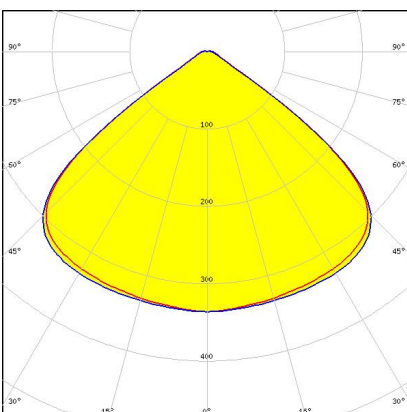

F15553_JENNY-8X1-20

Dimensions: 280.0 mm x 35.0 mm
Height: 14.51 mm
~20° beam. 8X1 variant.

PRODUCTS:

F15386_JENNY-8X1-CY-G2

Dimensions: 280.0 mm x 35.0 mm

Height: 11.50 mm

~105° + 105° batwing light distribution for canopy and symmetrical tunnel lighting.

Variant with 8 lenses.

F15384_JENNY-8X1-T4-G2

Dimensions: 280.1 mm x 35.1 mm

Height: 17.00 mm

IESNA Type IV light distribution for wider roads and large outdoor areas

F14326_JENNY-8X1-T4

Dimensions: 35.0 mm x 280.0 mm

Height: 17.02 mm

IESNA Type IV light distribution for wider roads and large outdoor areas. Variant with 8 lenses and cable channels on the sides.

F14325_JENNY-8X1-CY

Dimensions: 280.0 mm x 35.0 mm

Height: 11.50 mm

Forward throwing beam with peak in 65°. 8X1 variant.

F15574_JENNY-8X1-FT45

Dimensions: 280.0 mm x 35.0 mm

Height: 20.65 mm

Forward throwing beam with peak in 45°. 8X1 variant.

GENERAL INFORMATION:

NOTE: The typical beam angle will be changed by different color, chip size and chip position tolerance. The typical total beam angle is the full angle measured where the luminous intensity is half of the peak value.