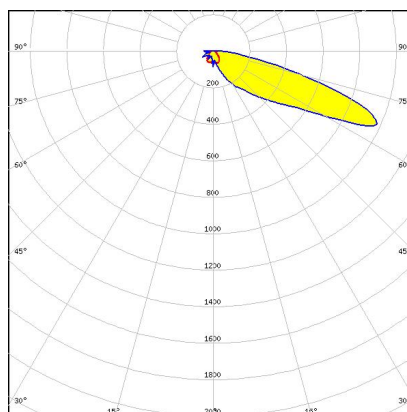

F15910_JENNY-8X1-FT65

Dimensions: 280.0 mm x 35.0 mm

Height: 15.35 mm

Forward throwing beam with peak in 65°. 8X1 variant.