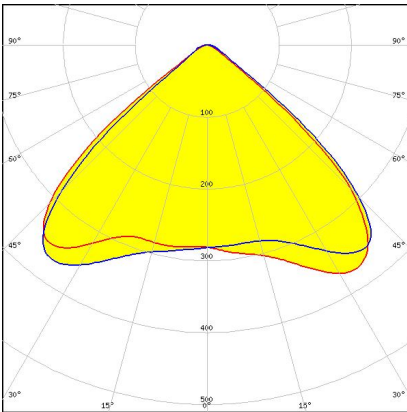

JENNY-8X1

280 x 35 mm 8X1 lens arrays

PRODUCTS:

F15555_JENNY-8X1-60

Dimensions: 280.0 mm x 35.0 mm
Height: 13.42 mm
~60° beam. 8X1 variant.

F15554_JENNY-8X1-40

Dimensions: 280.0 mm x 35.0 mm
Height: 15.00 mm
~40° beam. 8X1 variant.

F15553_JENNY-8X1-20

Dimensions: 280.0 mm x 35.0 mm
Height: 14.51 mm
~20° beam. 8X1 variant.

PRODUCTS:

F15386_JENNY-8X1-CY-G2

Dimensions: 280.0 mm x 35.0 mm

Height: 11.50 mm

~105° + 105° batwing light distribution for canopy and symmetrical tunnel lighting.

Variant with 8 lenses.

F15384_JENNY-8X1-T4-G2

Dimensions: 280.1 mm x 35.1 mm

Height: 17.00 mm

IESNA Type IV light distribution for wider roads and large outdoor areas

F14326_JENNY-8X1-T4

Dimensions: 35.0 mm x 280.0 mm

Forward throwing beam with peak in 65°. 8X1 variant.

F15574_JENNY-8X1-FT45

Dimensions: 280.0 mm x 35.0 mm

Height: 20.65 mm

Forward throwing beam with peak in 45°. 8X1 variant.

GENERAL INFORMATION:

NOTE: The typical beam angle will be changed by different color, chip size and chip position tolerance. The typical total beam angle is the full angle measured where the luminous intensity is half of the peak value.