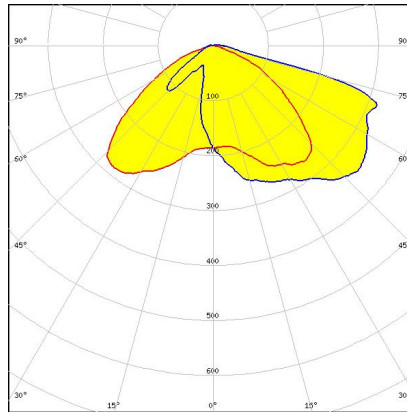

JENNY-8X1

280 x 35 mm 8X1 lens arrays

PRODUCTS:

F15555_JENNY-8X1-60

Dimensions: 280.0 mm x 35.0 mm
Height: 13.42 mm
~60° beam. 8X1 variant.

F15554_JENNY-8X1-40

Dimensions: 280.0 mm x 35.0 mm
Height: 15.00 mm
~40° beam. 8X1 variant.

F15553_JENNY-8X1-20

Dimensions: 280.0 mm x 35.0 mm
Height: 14.51 mm
~20° beam. 8X1 variant.

PRODUCTS:

F15386_JENNY-8X1-CY-G2

Dimensions: 280.0 mm x 35.0 mm

Height: 11.50 mm

~105° + 105° batwing light distribution for canopy and symmetrical tunnel lighting.

Variant with 8 lenses.

F15384_JENNY-8X1-T4-G2

Dimensions: 280.1 mm x 35.1 mm

Height: 17.00 mm

IESNA Type IV light distribution for wider roads and large outdoor areas

F14326_JENNY-8X1-T4

Dimensions: 35.0 mm x 280.0 mm

Forward throwing beam with peak in 65°. 8X1 variant.

F15574_JENNY-8X1-FT45

Dimensions: 280.0 mm x 35.0 mm

Height: 20.65 mm

Forward throwing beam with peak in 45°. 8X1 variant.

GENERAL INFORMATION:

NOTE: The typical beam angle will be changed by different color, chip size and chip position tolerance. The typical total beam angle is the full angle measured where the luminous intensity is half of the peak value.