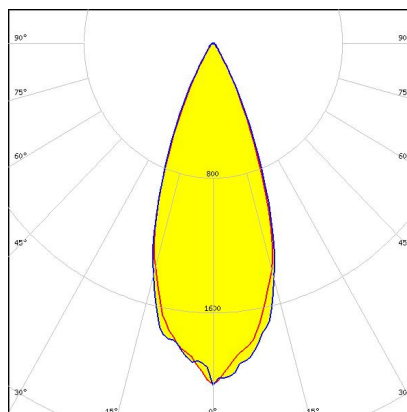

JENNY-8X1

280 x 35 mm 8X1 lens arrays

PRODUCTS:

F15555_JENNY-8X1-60

Dimensions: 280.0 mm x 35.0 mm
Height: 13.42 mm
~60° beam. 8X1 variant.

F15554_JENNY-8X1-40

Dimensions: 280.0 mm x 35.0 mm
Height: 15.00 mm
~40° beam. 8X1 variant.

F15553_JENNY-8X1-20

Dimensions: 280.0 mm x 35.0 mm
Height: 14.51 mm
~20° beam. 8X1 variant.

PRODUCTS:

F15386_JENNY-8X1-CY-G2

Dimensions: 280.0 mm x 35.0 mm

Height: 11.50 mm

~105° + 105° batwing light distribution for canopy and symmetrical tunnel lighting.

Variant with 8 lenses.

F15384_JENNY-8X1-T4-G2

Dimensions: 280.1 mm x 35.1 mm

Height: 17.00 mm

IESNA Type IV light distribution for wider roads and large outdoor areas

F14326_JENNY-8X1-T4

Dimensions: 35.0 mm x 280.0 mm

Forward throwing beam with peak in 65°. 8X1 variant.

F15574_JENNY-8X1-FT45

Dimensions: 280.0 mm x 35.0 mm

Height: 20.65 mm

Forward throwing beam with peak in 45°. 8X1 variant.

GENERAL INFORMATION:

NOTE: The typical beam angle will be changed by different color, chip size and chip position tolerance. The typical total beam angle is the full angle measured where the luminous intensity is half of the peak value.