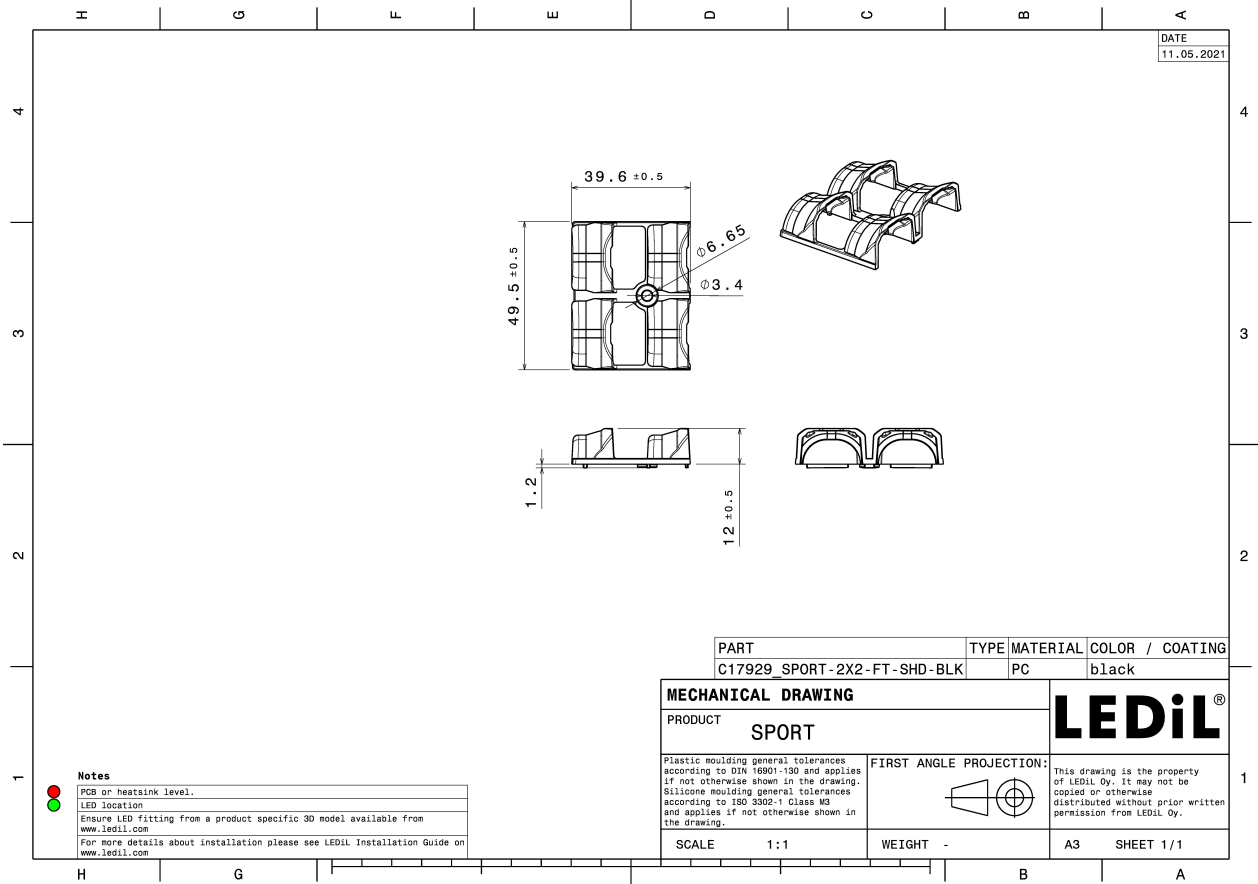

### SPECIFICATION:

Dimensions	49.5 x 39.7 mm
Height	12 mm
Fastening	screw
ROHS compliant	yes ⓘ

### ORDERING INFORMATION:

Component	Qty in box	MOQ	MPQ	Box weight (kg)
C17929_SPORT-2X2-FT-SHD-BLK » Box size: 345 x 215 x 185 mm	512	128	16	2.6

See also our general installation guide: [www.ledil.com/installation\\_guide](http://www.ledil.com/installation_guide)