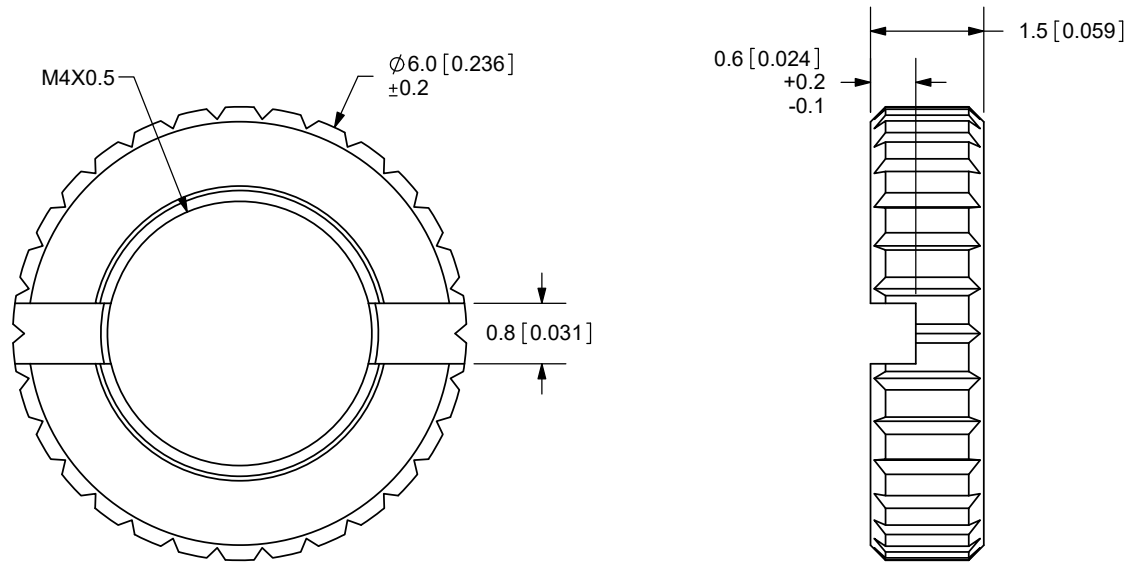

REV.	DESCRIPTION	DATE
A	NEW DRAWING	11/11/2009
B	LOGO, BRAND UPDATE	10/28/2022

TOLERANCE:  
 $\pm 0.1$ mm UNLESS OTHERWISE  
 SPECIFIED

  
**CUI DEVICES**  
 6405 SW Rosewood St, Suite C  
 Lake Oswego, OR 97035  
 Phone: 877-323-3576  
 Website: [www.cuidevices.com](http://www.cuidevices.com)

TITLE: M4X0.5 NUT		REV: B
PART NO. 2.5mm-nut-e		UNITS: MM [INCHES]
DRAWN BY: RDS	APPROVED BY:	SCALE: 10:1

PC FILE NAME:  
 2.5mm-nut-e

COPYRIGHT 2022 BY CUI DEVICES

	MATERIAL	PLATING	COLOR
NUT	Brass	Nickel	Silver