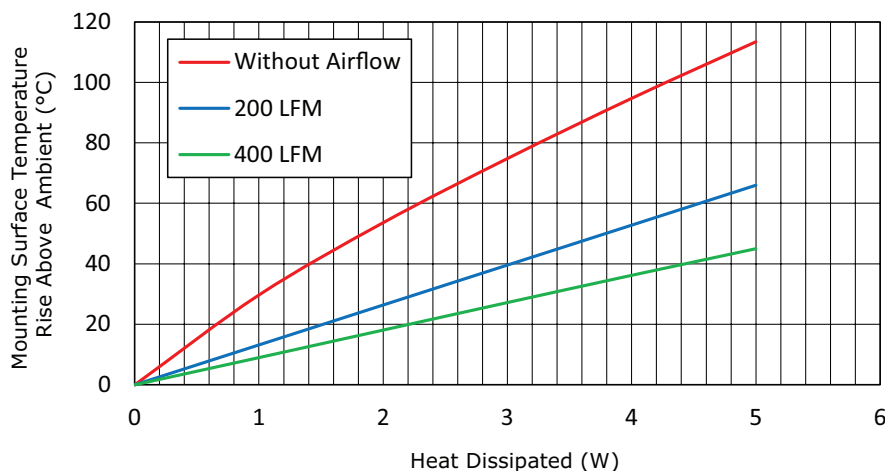

PERFORMANCE CURVES

Power [W]	Heatsink Temperature Rise Above Ambient (ΔT = T_{hs} - T_a) [°C]		
	Natural Conv.	200 LFM	400 LFM
0	0	0	0
1	29.7	13.2	9.0
2	53.6	26.4	18.1
3	74.8	39.6	27.2
4	94.7	52.8	36.2
5	113.4	66.0	45.0

T_{hs}: "hot spot" temperature measured on the heatsink
T_a: ambient temperature