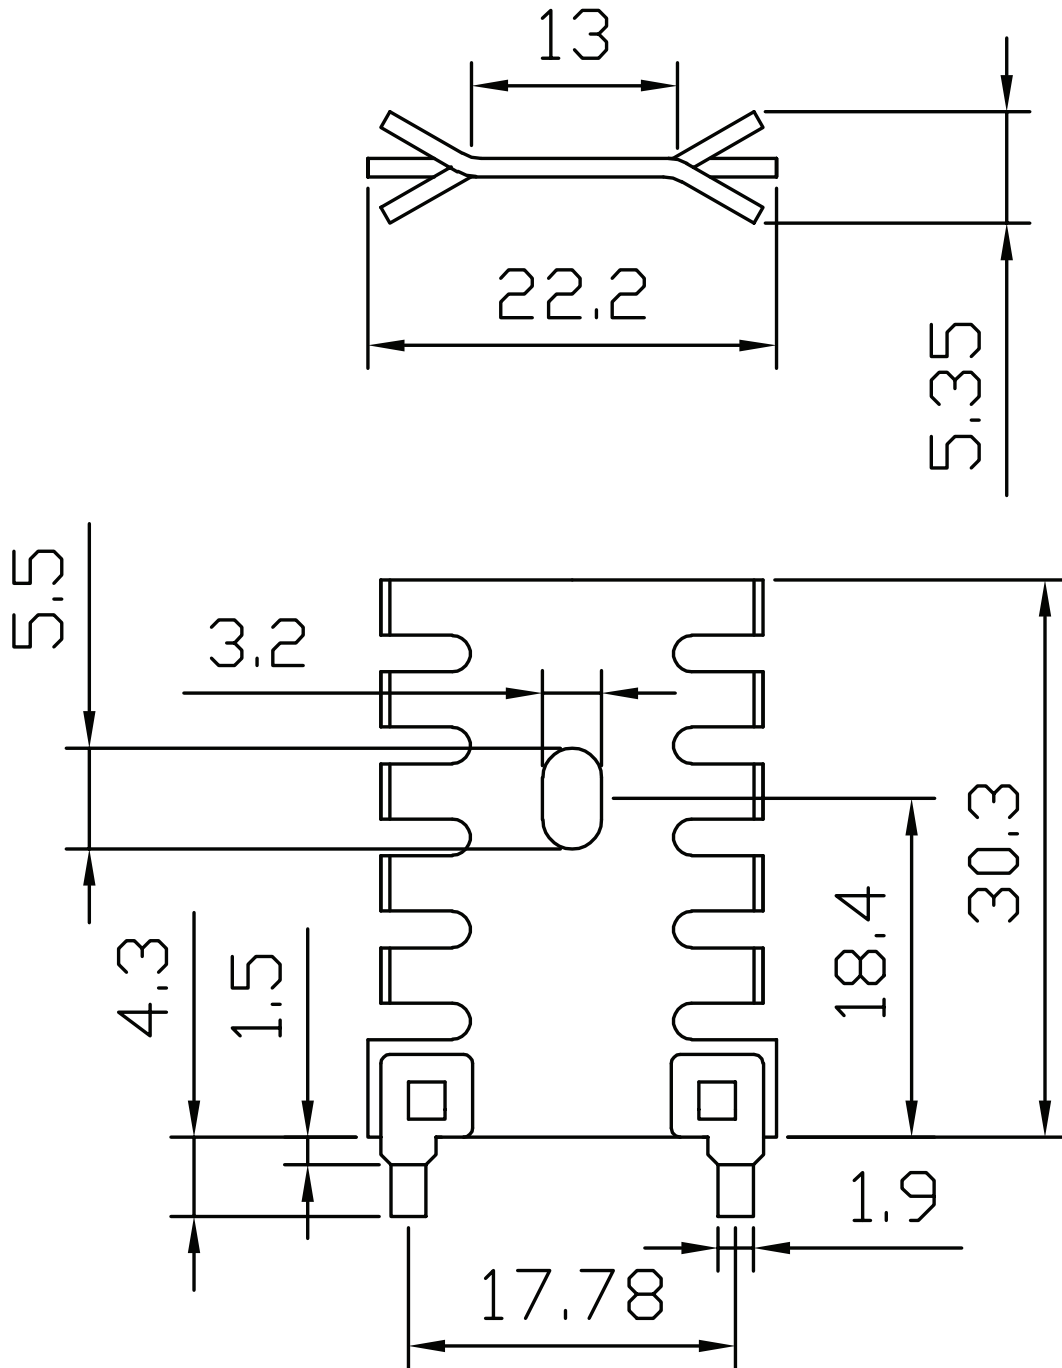

**MODEL:** HSS27-B20-P43 | **DESCRIPTION:** HEAT SINK

**FEATURES**

- TO-220 or TO-218 package
- solder pin
- aluminum alloy

**MODEL**

	thermal resistance <sup>1</sup>				power dissipation <sup>1</sup> @ 75°C ΔT, nat conv [W]
	@ 75°C ΔT, nat conv [°C/W]	@ 1 W, nat conv [°C/W]	@ 1 W, 200 LFM [°C/W]	@ 1 W, 400 LFM [°C/W]	
HSS27-B20-P43	24.79	29.7	13.2	9.0	3.03

Note: 1. See performance curves for full thermal resistance details.

**PERFORMANCE CURVES**

Power [W]	Heatsink Temperature Rise Above Ambient (ΔT = T <sub>hs</sub> - T <sub>a</sub> ) [°C]		
	Natural Conv.	200 LFM	400 LFM
0	0	0	0
1	29.7	13.2	9.0
2	53.6	26.4	18.1
3	74.8	39.6	27.2
4	94.7	52.8	36.2
5	113.4	66.0	45.0

T<sub>hs</sub>: "hot spot" temperature measured on the heatsink  
T<sub>a</sub>: ambient temperature

## MECHANICAL DRAWING

units: mm  
tolerance: ±0.5 mm

MATERIAL	AL 1050
FINISH	black anodized
THICKNESS	1.0 mm
PIN MATERIAL	brass
PIN PLATING	tin
WEIGHT	2.2 g