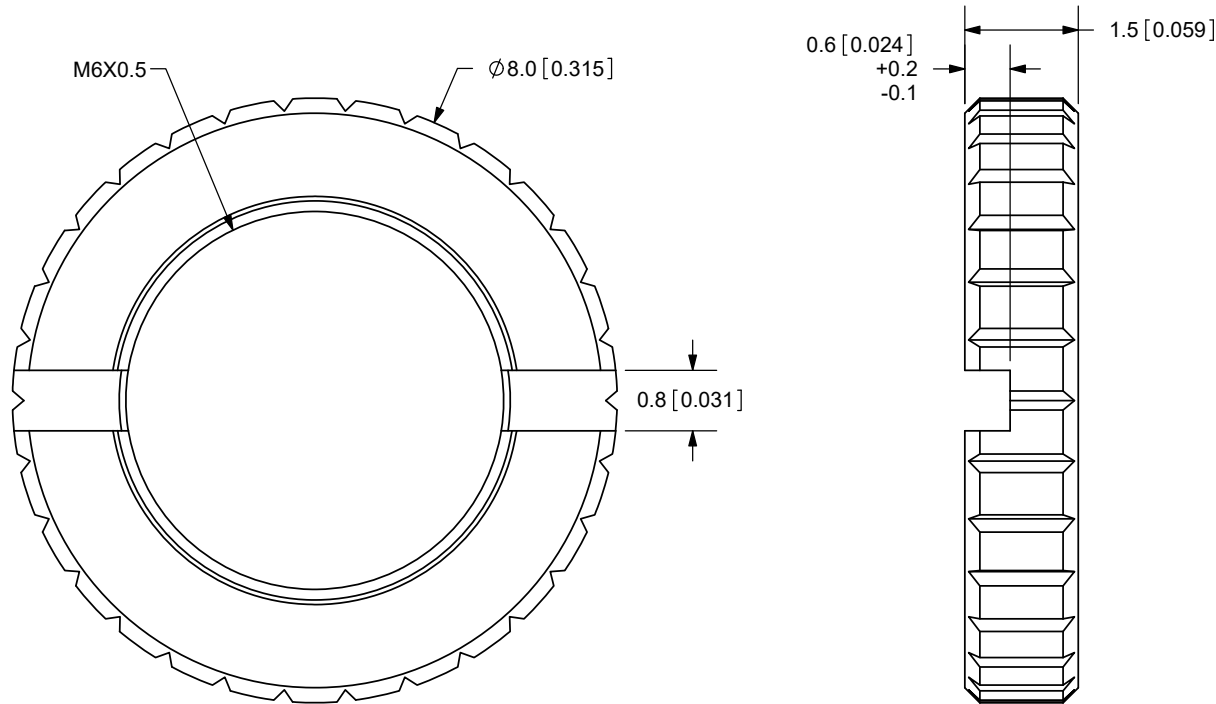

REV.	DESCRIPTION	DATE
A	NEW DRAWING	11/11/2009
B	LOGO, BRAND UPDATE	10/28/2022

TOLERANCE:
±0.1mm UNLESS OTHERWISE
SPECIFIED

CUI DEVICES
 6405 SW Rosewood St, Suite C
 Lake Oswego, OR 97035
 Phone: 877-323-3576
 Website: www.cuidevices.com

TITLE: M6X0.5 NUT		REV: B
PART NO. MJ-3502-nut	UNITS: MM [INCHES]	
DRAWN BY: RDS	APPROVED BY:	SCALE: 10:1

PC FILE NAME:
MJ-3502-nut

COPYRIGHT 2022 BY CUI DEVICES

	MATERIAL	PLATING	COLOR
NUT	Brass	Nickel	Silver