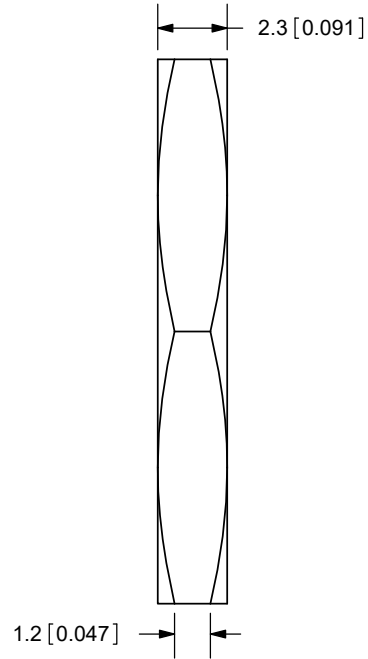

REV.	DESCRIPTION	DATE
A	NEW DRAWING	11/11/2009
B	LOGO, BRAND UPDATE	10/28/2022

TOLERANCE:
±0.1mm UNLESS OTHERWISE
SPECIFIED

CUI DEVICES
6405 SW Rosewood St, Suite C
Lake Oswego, OR 97035
Phone: 877-323-3576
Website: www.cuidevices.com

TITLE: M13X1.0 NUT		REV: B
PART NO. PJ-011X-nut	UNITS: MM [INCHES]	
DRAWN BY: RDS	APPROVED BY:	SCALE: 4:1

PC FILE NAME:
PJ-011X-nut

COPYRIGHT 2022 BY CUI DEVICES

	MATERIAL	PLATING	COLOR
NUT	Brass	Nickel	Silver