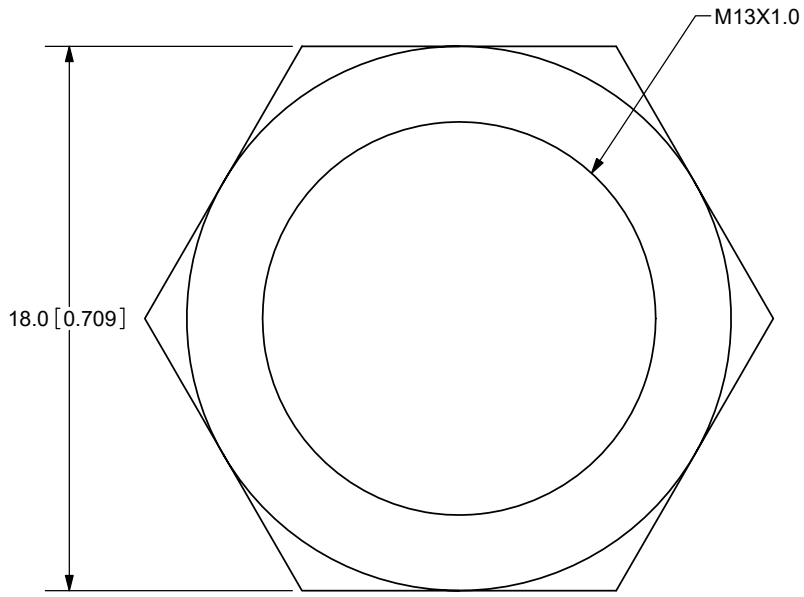

REV.	DESCRIPTION	DATE
A	NEW DRAWING	11/11/2009
B	LOGO, BRAND UPDATE	10/28/2022

TOLERANCE:
±0.1mm UNLESS OTHERWISE
SPECIFIED

CUI DEVICES
6405 SW Rosewood St, Suite C
Lake Oswego, OR 97035
Phone: 877-323-3576
Website: www.cuidevices.com

TITLE: M13X1.0 NUT		REV: B
PART NO. PJ-011X-nut	UNITS: MM [INCHES]	
DRAWN BY: RDS	APPROVED BY:	SCALE: 4:1

PC FILE NAME:
PJ-011X-nut

COPYRIGHT 2022 BY CUI DEVICES

	MATERIAL	PLATING	COLOR
NUT	Brass	Nickel	Silver