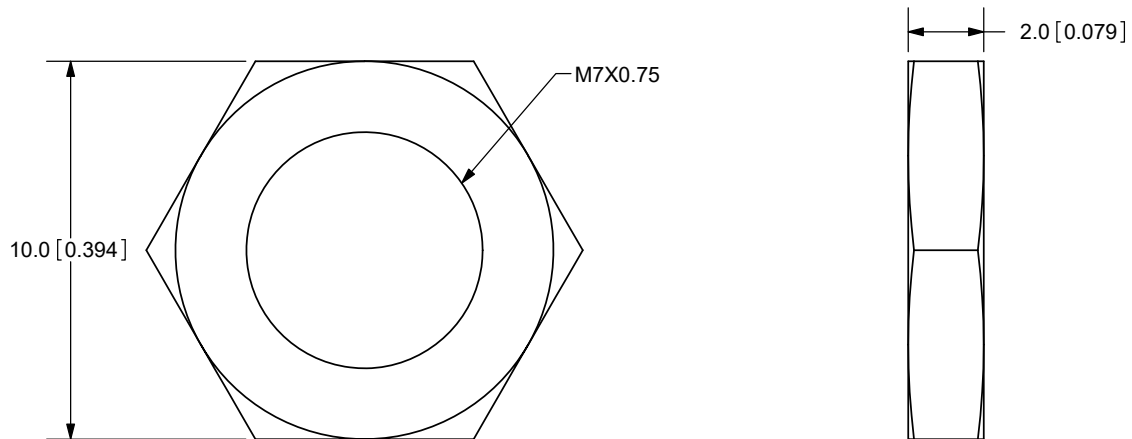

REV.	DESCRIPTION	DATE
A	NEW DRAWING	11/11/2009
B	LOGO, BRAND UPDATE	09/22/2022

TOLERANCE:
±0.1mm UNLESS OTHERWISE
SPECIFIED

CUI DEVICES
6405 SW Rosewood St, Suite C
Lake Oswego, OR 97035
Phone: 877-323-3576
Website: www.cuidevices.com

TITLE: M7X0.75 NUT		REV: B
PART NO. SJ5-43502PM-nut	UNITS: MM [INCHES]	
DRAWN BY: RDS	APPROVED BY:	SCALE: 5:1

PC FILE NAME:
SJ5-43502PM-nut

COPYRIGHT 2022 BY CUI DEVICES

	MATERIAL	PLATING	COLOR
BODY	Steel	Nickel	Silver