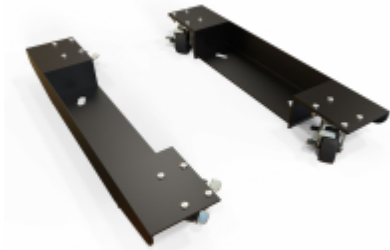

2-Post Rack Low Profile Dolly *RRLPDOL Series*

1,080 lbs (490 kg) Weight Capacity

Features

- Low profile dolly - works with any width relay rack
- Heavy duty weight capacity (Set of four (4) casters - one pair per side)
- Features ball bearing swivel and hard composition wheels
- All four (4) casters are lockable
- Includes all mounting hardware for casters & rack

Compatibility

- DNRRHDKB
- DNRRHDW
- RB-2P
- RB-2PA

Part No.	Overall Dimensions		Overall Height	Wheel	Dolly	Brakes	Physical
	Height	Depth	Added to Cabinet	Diameter	Weight Capacity	Included	Dolly Weight
RRLPDOL	4.13	27.50	1.25	3.00	1080	Yes	32 lb (14.5 kg)