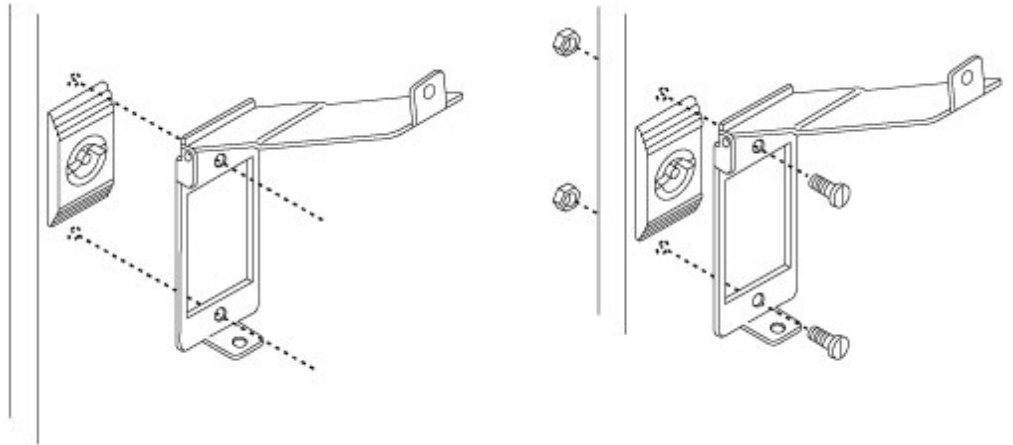

- Permits installation of padlock over the standard "Double Bar" quarter turn.
- 1.5 mm thick stainless steel.
- Easy installed in the field.