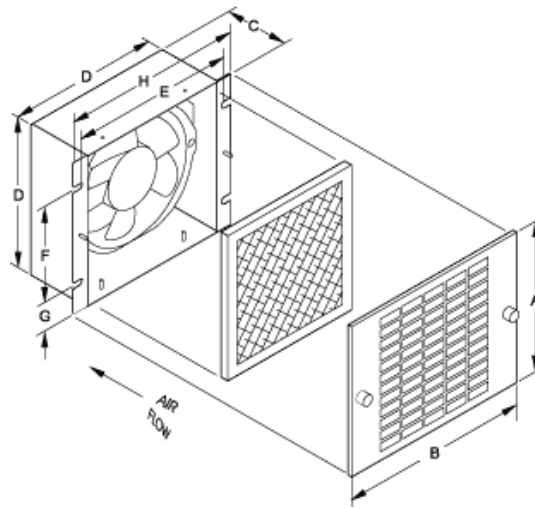

Filtered Fan Boxes

Part No.	Free Flow Air Delivery		RPM Nominal	Running		Fan Housing		
	(CFM)	Volts		Amps	Watts	H	W	D
XF4115	105	115	3000	0.18	15	5.63	5.63	2.38
XF4230	105	230	3000	0.09	15	5.63	5.63	2.38
XF6115	220	115	3300	0.29	33	7.13	7.13	3.00
XF6230	220	230	3300	0.15	33	7.13	7.13	3.00
XF10115	560	115	1600	0.87	60	11.13	11.13	4.56
XF10230	560	230	1600	0.45	60	11.13	11.13	4.56

¹ Dimension for mounting and cabinet cutout. Secure sheet metal with #10 hardware.

Exhaust Grill and Filters

Part No.	H	W
XFG4	6.13	7.38
XFG6	7.63	8.88
XFG10	11.63	13.00

¹ Dimension for mounting and cabinet cutout. Secure sheet metal with #10 hardware.

Replacement Filters

Part No.	Pkg. Qty.
XFF4	3
XFF6	3
XFF10	3

Data subject to change without notice