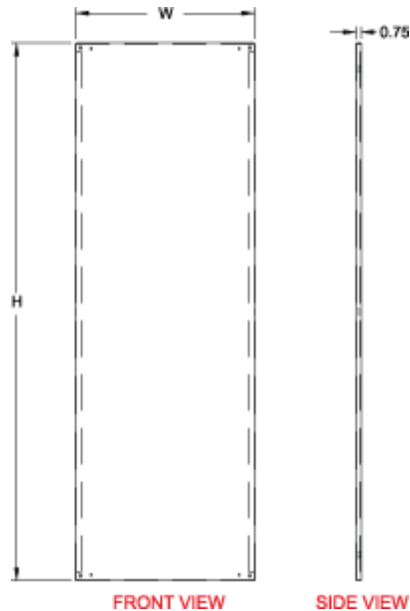

### Base Inner Panel

- Formed 12 gauge galvanized steel unpainted
- Included with standard configuration
- Sold separately as secondary or replacement panel
- Can be used as swing panel (where indicated \* - sold separately)
- Inner panel attachment hardware sold separately as required

### Inner Panel Side Support

- Use to provide extra support for larger loads
- Attached to either frame support in rear position or optional grid straps
- Sold in qty pkg of 6, complete with 24 - #12 pan head screws

FRONT VIEW

SIDE VIEW

Part No.	Overall		For use with Cabinet		Inner Panel Rear Support
	Height	Width	Height	Width	
HMEP146 *	1296	499	1400	600	-
HMEP148 *	1296	699	1400	800	HMEPRS800
HMEP1410	1296	899	1400	1000	HMEPRS1000
HMEP1412	1296	1099	1400	1200	HMEPRS1200
HMEP166 *	1296	499	1600	600	-
HMEP168 *	1496	699	1600	800	HMEPRS800