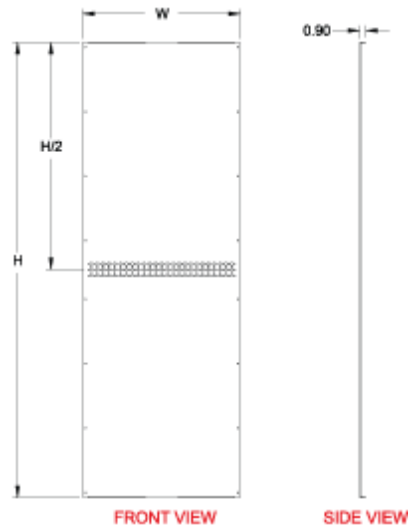

Side Mounting Inner Panels *HMESIP Series*

- Sold individually
- Formed 14 gauge galvanized steel unpainted
- Mounts directly to frame
- Can be used in combination with depth grid straps (top and bottom)
- Allows installation of 19" mounting rails including center support
- Reduced height may allow cable pass through on ganged cabinets

Part No.	Overall		For use with Cabinet	
	H	W	H	D
HSIP145	1143	375	1400	500
HSIP146	1143	475	1400	600
HSIP148	1143	675	1400	800
HSIP165	1343	375	1600	500
HSIP166	1343	475	1600	600
HSIP168	1343	675	1600	800
HSIP184	1543	275	1800	400
HSIP185	1543	375	1800	500
HSIP186	1543	475	1800	600
HSIP188	1573	675	1800	800
HSIP204	1743	275	2000	400
HSIP205	1743	375	2000	500
HSIP206	1743	475	2000	600
HSIP208	1743	675	2000	800
HSIP225	1943	375	2200	500
HSIP226	1943	475	2200	600
HSIP228	1943	675	2200	800