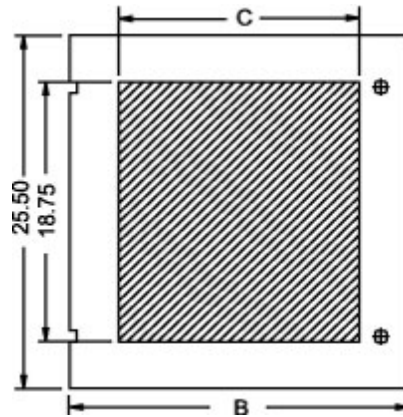

Base Window Door *S2CBWD Series*

- Maintains the NEMA rating of the enclosure.
- Constructed of 14 gauge steel and lexan window.
- Easy field installation.
- Available for the 4 base widths.
- On 2 door units, a window can be installed on one side only.
- Available in light gray and stainless steel.

RAL 7035 Light Gray Part No.	Stainless Steel Part No.	Fits Base Width	B	C
2CLBW24	2CSBW24	24.00	23.75	16.75
2CLBW36	2CSBW36	36.00	35.75	28.75
2CLBW48	2CSBW48	48.00	23.75	16.75
2CLBW60	2CSBW60	60.00	29.75	22.75