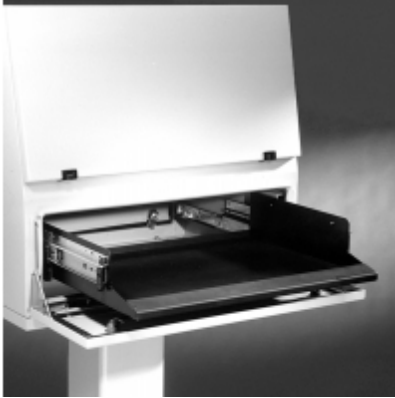

## Terminal Keyboard Shelf *S2CKS Series*

- Designed specifically for use in Data Terminal.
- Sloped wrist rest provides comfort for operator.
- Locks in place when extended.
- 20" width accommodates standard width keyboards.
- Finished in textured black.
- Slides included.
- Slide-out mouse pad (left or right) included.

Part No.	Height	Width	Depth
2CWDSR	3.88	20	15.63

*Data subject to change without notice*