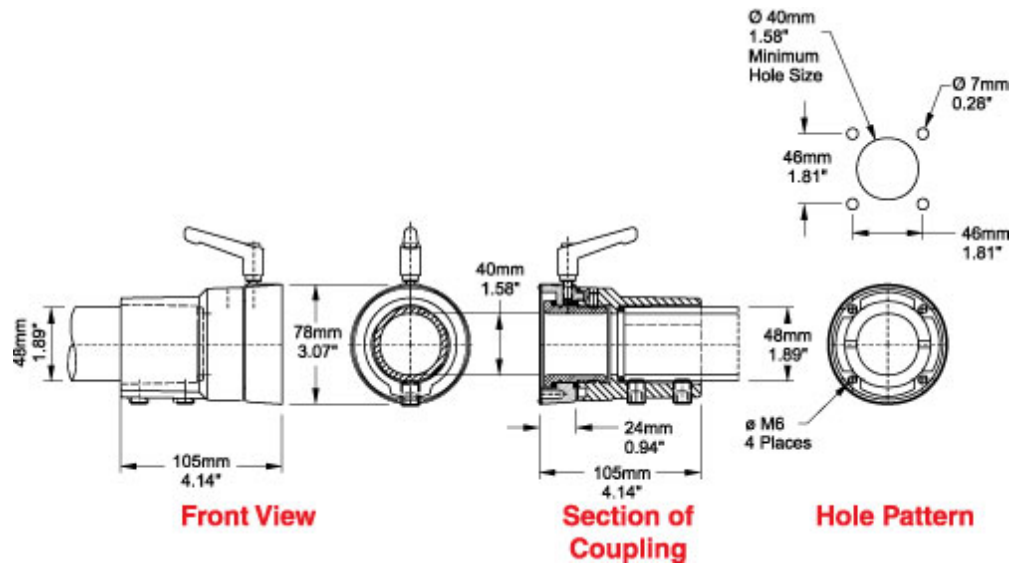

Tara Plus Coupling TPSSC Series

- Attaches to enclosure.
- Accepts 48mm round tube. perpendicular to enclosure top/bottom.
- Die-cast Aluminum G Al Si 12.
- Adjustable torque resistance.
- Rotates 300°.

Part No.	Mounting Position
R149-025-500	Top
R149-025-501	Bottom

Data subject to change without notice