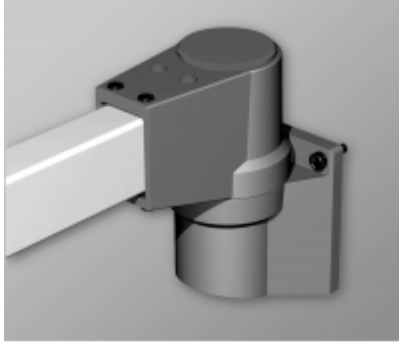

Tara Plus Wall Joint *TPSSWJ Series*

- Accepts 60x40mm rectangular tube perpendicular to its mounting surface.
- Die-cast Aluminum G Al Si 12.
- Rotates 186°.
- Accessible from the top.

Part No. **R149-010-000**