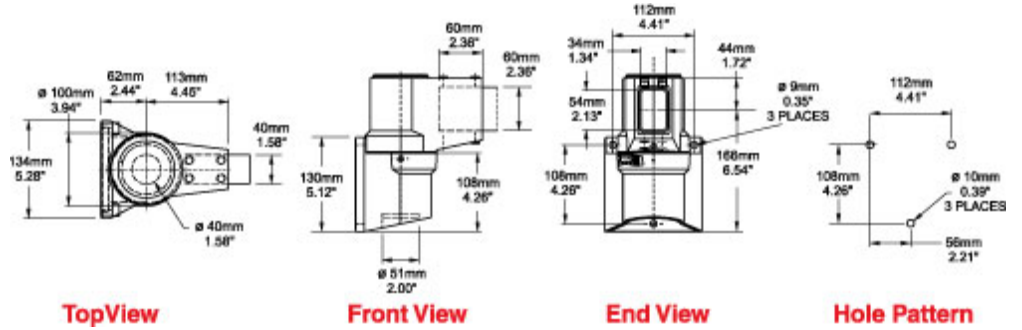

Tara Plus Wall Joint *TPSSWJ Series*

- Accepts 60x40mm rectangular tube perpendicular to its mounting surface.
- Die-cast Aluminum G Al Si 12.
- Rotates 186°.
- Accessible from the top.

Part No. **R149-010-000**