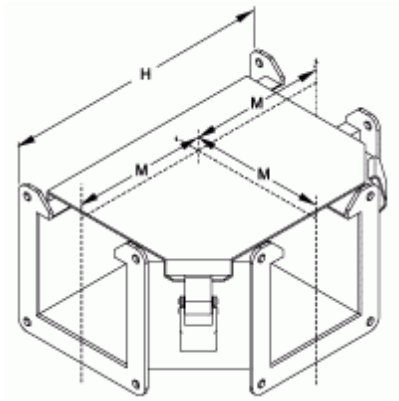

Tee Fitting Top Opening *1485 TN Series*

Part No.	Size
1485BTN	2.5 x 2.5
1485CTN	4 x 4
1485DTN	6 x 6
1485ETN	8 x 8
1485FTN	12 x 6

Two flat sealing plates included

Data subject to change without notice