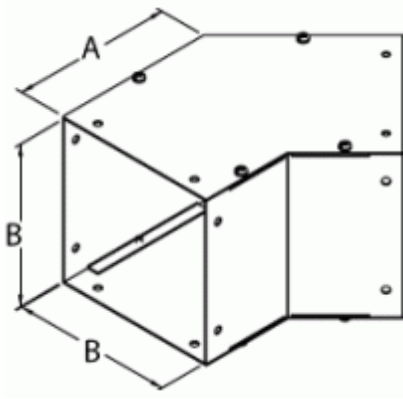

45 degree Elbow CWEL45 Series

Painted Steel

Part No.	Size
CWEL245	2.5 x 2.5
CWEL445	4 x 4
CWEL645	6 x 6
CWEL845	8 x 8
CWEL1045	10 x 10
CWEL1245	12 x 12

Unpainted Galvanized

Part No.	Size
CWEL245G	2.5 x 2.5
CWEL445G	4 x 4
CWEL645G	6 x 6
CWEL845G	8 x 8
CWEL1045G	10 x 10
CWEL1245G	12 x 12