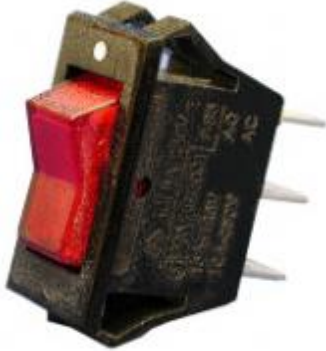

## Replacement Power Switch 1584S Series

### Features

- Plastic construction
- 0.25 x 0.032 inch tabs

Part No.	Description	Amps	VAC
1584S3	Illuminated Rocker Switch	15	125
1584S10	Illuminated Rocker Switch	10	250
1584S20	Rocker Switch	20	125

Data subject to change without notice