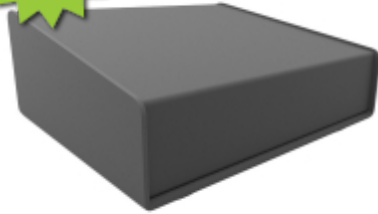

Sloped Aluminum Consoles *1456 Series*

Key Features:

- Aluminum cases 0.081" (2 mm) thick aluminum.
- Aluminum top panel sizes to 14" wide are 0.064" thick aluminum. Larger sizes are 0.081" thick.
- Sold pre-assembled with a textured blue case and a choice of a contempora grey (beige) or a black top panel.
- Comes with self adhesive rubber feet and required mounting hardware.
- Some models available with walnut sides - see series **1456CWW**
- Replacement screws **1421J6** (Pkg. of 6, 6-32 Philips head sheet metal screws).

Photo Features:

Vents on rear and bottom

All models have a blue base. Available with a beige or black top.

Shown unassembled

Accessories

- Sheet Metal Screws

Enclosures

Slope	Beige Top w/ Blue Case	Black Top w/ Blue Case	Black Top w/ Black Case	Width	Depth	Rear Height	Front Height
None	1456NEK4WHBU	1456NEK4BKBU	1456NEK4BKBK	6.00	10.00	4.00	4.00
10 Degrees	1456FE1WHBU	1456FE1BKBU	1456FE1BKBK	6.50	5.50	2.50	1.50
10 Degrees	1456PH1WHBU	1456PH1BKBU	1456PH1BKBK	14.00	8.30	3.00	1.50
10 Degrees	1456RL1WHBU	1456RL1BKBU	1456RL1BKBK	17.00	11.30	3.50	1.50
10 Degrees	1456WL1WHBU	1456WL1BKBU	1456WL1BKBK	20.00	11.30	3.50	1.50