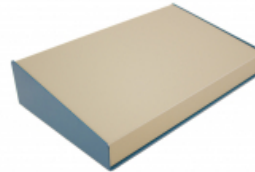

Sloped Aluminum Consoles *1456 Series*

Key Features:

- Aluminum cases 0.081" (2 mm) thick aluminum.
- Aluminum top panel sizes to 14" wide are 0.064" thick aluminum. Larger sizes are 0.081" thick.
- Sold pre-assembled with a textured blue case and a choice of a contempora grey (beige) or a black top panel.
- Comes with self adhesive rubber feet and required mounting hardware.
- Some models available with walnut sides - see series **1456CWW**
- Replacement screws **1421J6** (Pkg. of 6, 6-32 Philips head sheet metal screws).

Photo Features:

Vents on rear and bottom

All models have a blue base. Available with a beige or black top.

Shown unassembled

Accessories

- Sheet Metal Screws

Enclosures

Slope	Beige Top w/ Blue Case	Black Top w/ Blue Case	Black Top w/ Black Case	Width	Depth	Rear Height	Front Height
None	1456NEK4WHBU	1456NEK4BKBU	1456NEK4BKBK	6.00	10.00	4.00	4.00
10 Degrees	1456FE1WHBU	1456FE1BKBU	1456FE1BKBK	6.50	5.50	2.50	1.50
10 Degrees	1456PH1WHBU	1456PH1BKBU	1456PH1BKBK	14.00	8.30	3.00	1.50
10 Degrees	1456RL1WHBU	1456RL1BKBU	1456RL1BKBK	17.00	11.30	3.50	1.50
10 Degrees	1456WL1WHBU	1456WL1BKBU	1456WL1BKBK	20.00	11.30	3.50	1.50