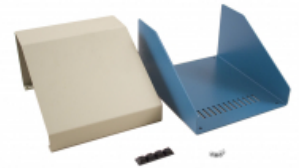

Sloped Aluminum Consoles *1456 Series*

Key Features:

- Aluminum cases 0.081" (2 mm) thick aluminum.
- Aluminum top panel sizes to 14" wide are 0.064" thick aluminum. Larger sizes are 0.081" thick.
- Sold pre-assembled with a textured blue case and a choice of a contempora grey (beige) or a black top panel.
- Comes with self adhesive rubber feet and required mounting hardware.
- Some models available with walnut sides - see series **1456CWW**
- Replacement screws **1421J6** (Pkg. of 6, 6-32 Philips head sheet metal screws).

Photo Features:

Vents on rear and bottom

All models have a blue base. Available with a beige or black top.

Shown unassembled

Accessories

- Sheet Metal Screws

Enclosures

Slope	Beige Top w/ Blue Case	Black Top w/ Blue Case	Black Top w/ Black Case	Width	Depth	Rear Height	Front Height
None	1456NEK4WHBU	1456NEK4BKBU	1456NEK4BKBK	6.00	10.00	4.00	4.00
10 Degrees	1456FE1WHBU	1456FE1BKBU	1456FE1BKBK	6.50	5.50	2.50	1.50
10 Degrees	1456PH1WHBU	1456PH1BKBU	1456PH1BKBK	14.00	8.30	3.00	1.50
10 Degrees	1456RL1WHBU	1456RL1BKBU	1456RL1BKBK	17.00	11.30	3.50	1.50
10 Degrees	1456WL1WHBU	1456WL1BKBU	1456WL1BKBK	20.00	11.30	3.50	1.50