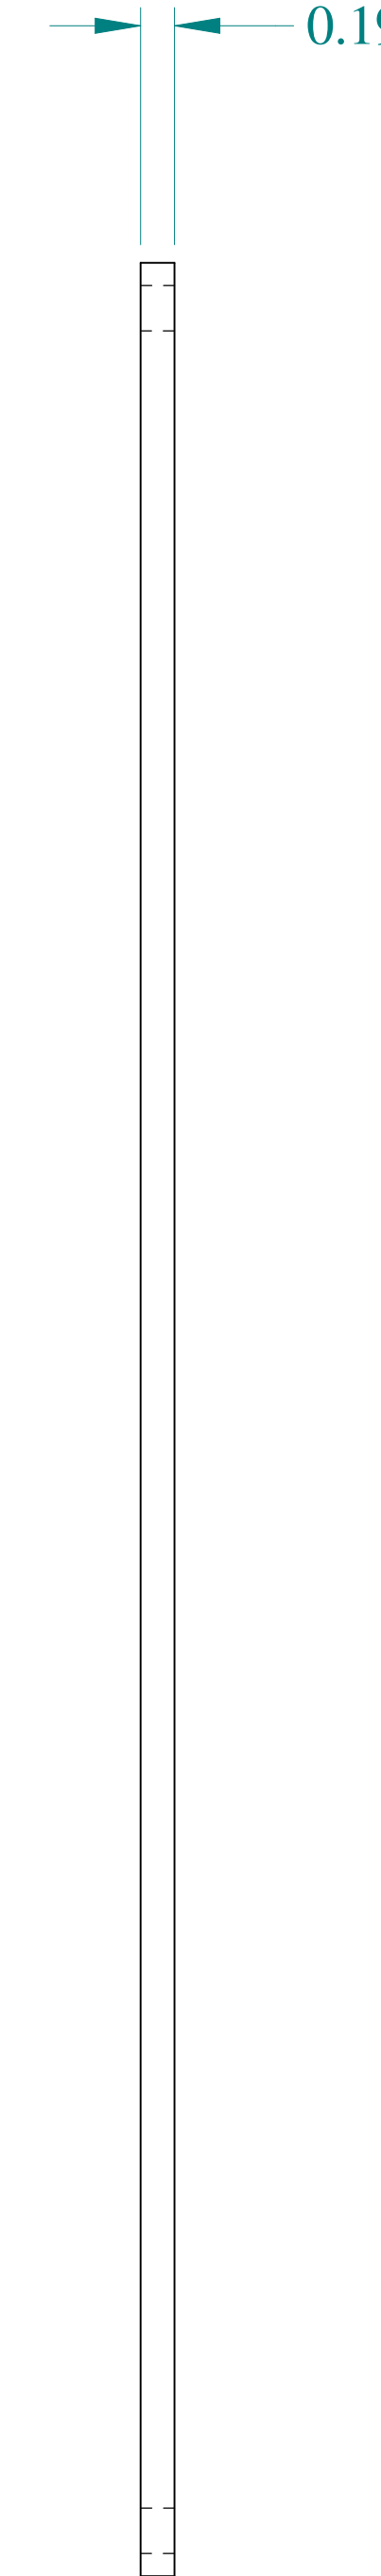

TOP VIEW

SIDE VIEW

FRONT VIEW

SIDE VIEW

ISOMETRIC VIEW

**HAMMOND  
MANUFACTURING®**  
www.hammondmfg.com

Data subject to change without notice.

Part # : 14F1311      Date : Jan. 29, 2020

[Link:www.hamfmg.com/14F1311](http://www.hamfmg.com/14F1311)