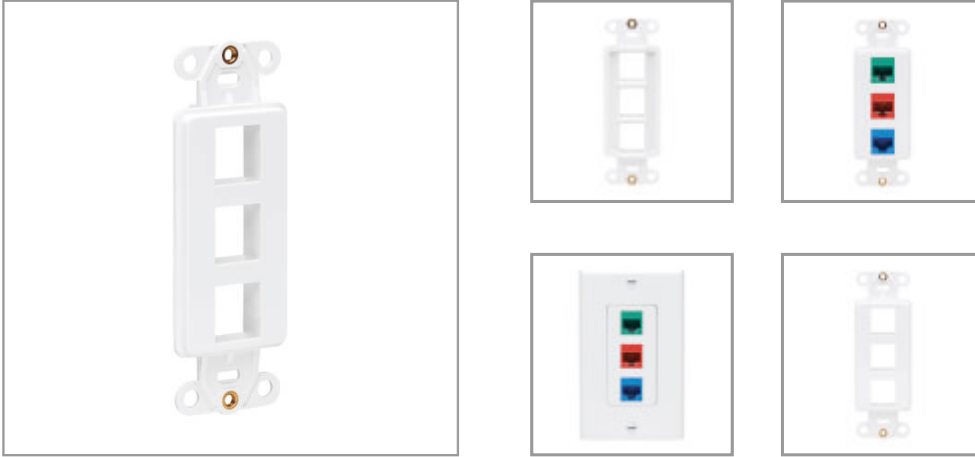

Center Plate Insert, Decora Style - Vertical, 3 Ports

MODEL NUMBER: N042D-003V-WH

Clean, simple insert mounts within Decora-style wall plate for terminating in-wall audio/video, voice or Ethernet cable installations.

Features

Decora-Style Face Plate Connects Audio/Video, Voice and Data Cable Lines at the Wall This vertical-style center insert provides a clean, simple method for your premise wiring applications, including home theater (audio/video), VoIP phones (voice) and Ethernet (data). Any type of keystone jack, including those used in HDMI, DisplayPort, RCA, USB and Cat5e/6/6a installations, snaps easily into the cutouts for quick cable connection.

High-Impact Construction Designed to Blend In Seamlessly The Decora-style polycarbonate insert plate is white and blends elegantly into any home or office décor for a sleek, professional installation. Mounting screws are included for flush mounting the insert with a Tripp Lite or other compatible Decora-style wall plate (sold separately).

Highlights

- Ideal for home theater, VoIP or Ethernet premise wiring installations
- Compatible with any type of keystone jack, including HDMI, Cat5/6, USB and DisplayPort
- High-impact polycarbonate construction designed to last long in your décor
- Hardware included for mounting flush with compatible Decora-style wall plate