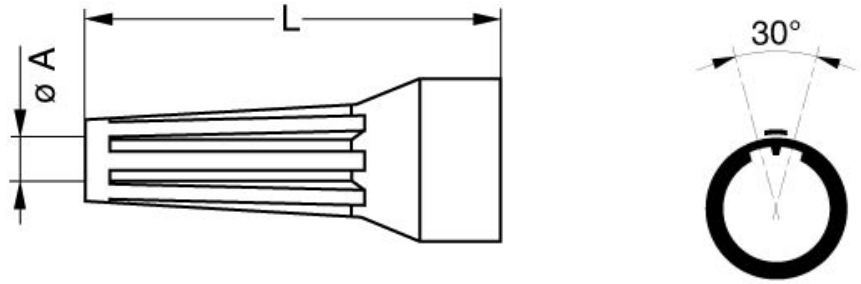

[Catalog](#)

TECHNICAL DETAILS

Mechanics

Shell Style/Model	GMA*: Bend relief Blue
Keying	2 keys (alpha=30, plug: male contacts, receptacle: female contacts)
Housing Material	Brass (gold plated [ISO 27874]) shell, collet nut, brass latch sleeve and mid pieces
Variant	A : Blue
Weight	1.73 g

DRAWINGS

Dimensions

	A	L
mm.	6.0	36
in.	0,24	1,42

RECOMMENDED BY LEMO

Tools

LEMO products and services are provided "as is". LEMO makes no warranties or representations with regard to LEMO product & services or use of them, express, implied or statutory, including for accuracy, completeness, or security. The user is fully responsible for his products and applications using LEMO components.