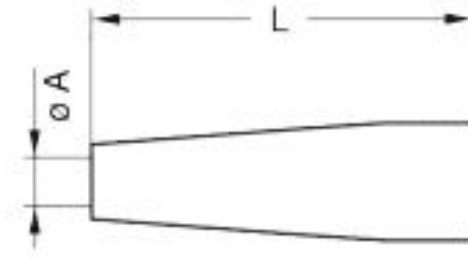

SUMMARY

Wires

Image is for illustrative purpose only

Series	00
Termination type	No contacts / Accessory
IP rating	0
AWG wire size	0.00 - 0.00
Cable Ø	2.50 - 2.80 mm
Status	active

Download

[Request a quote](#)

[Catalog](#)

TECHNICAL DETAILS

Mechanics

Shell Style/Model	GMB*: Bend relief Grey
Keying	No keying
Housing Material	Brass (gold plated [ISO 27874]) shell, collet nut, brass latch sleeve and mid pieces
Variant	G : Gray
Weight	.44 g

DRAWINGS

No keying

Dimensions

	A	L
mm.	2.5	22
in.	0,10	0,87

RECOMMENDED BY LEMO

Tools

LEMO products and services are provided "as is". LEMO makes no warranties or representations with regard to LEMO product & services or use of them, express, implied or statutory, including for accuracy, completeness, or security. The user is fully responsible for his products and applications using LEMO components.