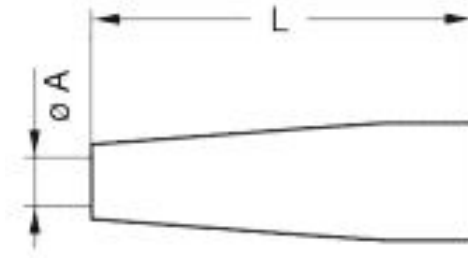

SUMMARY

Wires

Image is for illustrative purpose only

Series	00
Termination type	No contacts / Accessory
IP rating	0
AWG wire size	0.00 - 0.00
Cable Ø	2.50 - 2.80 mm
Status	active

Download

[Request a quote](#)

[Catalog](#)

TECHNICAL DETAILS

Mechanics

Shell Style/Model	GMB*: Bend relief Black
Keying	No keying
Housing Material	Brass (gold plated [ISO 27874]) shell, collet nut, brass latch sleeve and mid pieces
Variant	N : Black
Weight	.43 g

DRAWINGS

No keying

Dimensions

	A	L
mm.	2.5	22
in.	0,10	0,87

RECOMMENDED BY LEMO

Tools

LEMO products and services are provided "as is". LEMO makes no warranties or representations with regard to LEMO product & services or use of them, express, implied or statutory, including for accuracy, completeness, or security. The user is fully responsible for his products and applications using LEMO components.