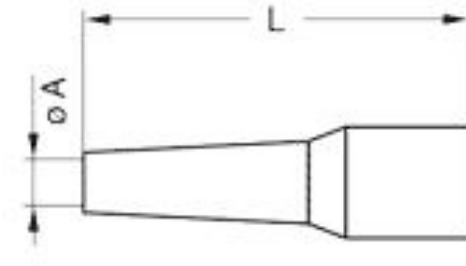

SUMMARY

Wires

Image is for illustrative purpose only

Series	00
Termination type	No contacts / Accessory
IP rating	0
AWG wire size	0.00 - 0.00
Cable Ø	2.50 - 2.80 mm
Status	active

Download

[Request a quote](#)

[Catalog](#)

TECHNICAL DETAILS

Mechanics

Shell Style/Model	GMD*: Bend relief Black
Keying	No keying
Housing Material	Brass (gold plated [ISO 27874]) shell, collet nut, brass latch sleeve and mid pieces
Variant	N : Black
Weight	.28 g

DRAWINGS

No keying

Dimensions

	A	L
mm.	2.5	22
in.	0,10	0,87

RECOMMENDED BY LEMO

Tools

LEMO products and services are provided "as is". LEMO makes no warranties or representations with regard to LEMO product & services or use of them, express, implied or statutory, including for accuracy, completeness, or security. The user is fully responsible for his products and applications using LEMO components.