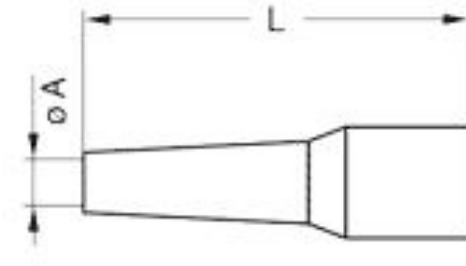

SUMMARY

Wires

Image is for illustrative purpose only

Series	00
Termination type	No contacts / Accessory
IP rating	0
AWG wire size	0.00 - 0.00
Cable Ø	3.20 - 3.50 mm
Status	active

Download

[Request a quote](#)

[Catalog](#)

TECHNICAL DETAILS

Mechanics

Shell Style/Model	GMD*: Bend relief Black
Keying	No keying
Housing Material	Brass (gold plated [ISO 27874]) shell, collet nut, brass latch sleeve and mid pieces
Variant	N : Black
Weight	.30 g

DRAWINGS

No keying

Dimensions

	A	L
mm.	3.2	22
in.	0,13	0,87

RECOMMENDED BY LEMO

Tools

LEMO products and services are provided "as is". LEMO makes no warranties or representations with regard to LEMO product & services or use of them, express, implied or statutory, including for accuracy, completeness, or security. The user is fully responsible for his products and applications using LEMO components.