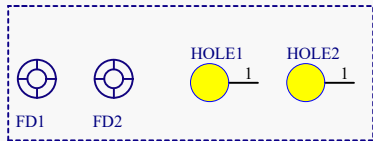

1

2

3

4

A

A

B

B

C

C

D

D

Title: <b>Conductivity Switch Sensor</b>	SKU: SEN0223
Drawn: LF-CD	Revision: V1.0
Page: 1 of 1	Size: A4
Date: 2016/9/19	Time: 16:29:28

1

2

3