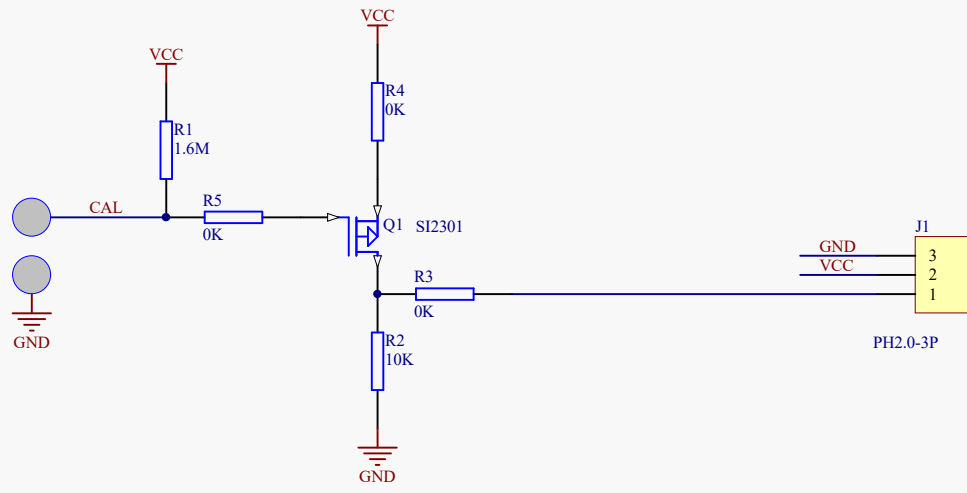

C

C

D

D

Title: <b>Conductivity Switch Sensor</b>	SKU: SEN0223
Drawn: LF-CD	Revision: V1.0
Page: 1 of 1	Size: A4
Date: 2016/9/19	Time: 16:29:28

1

2

3